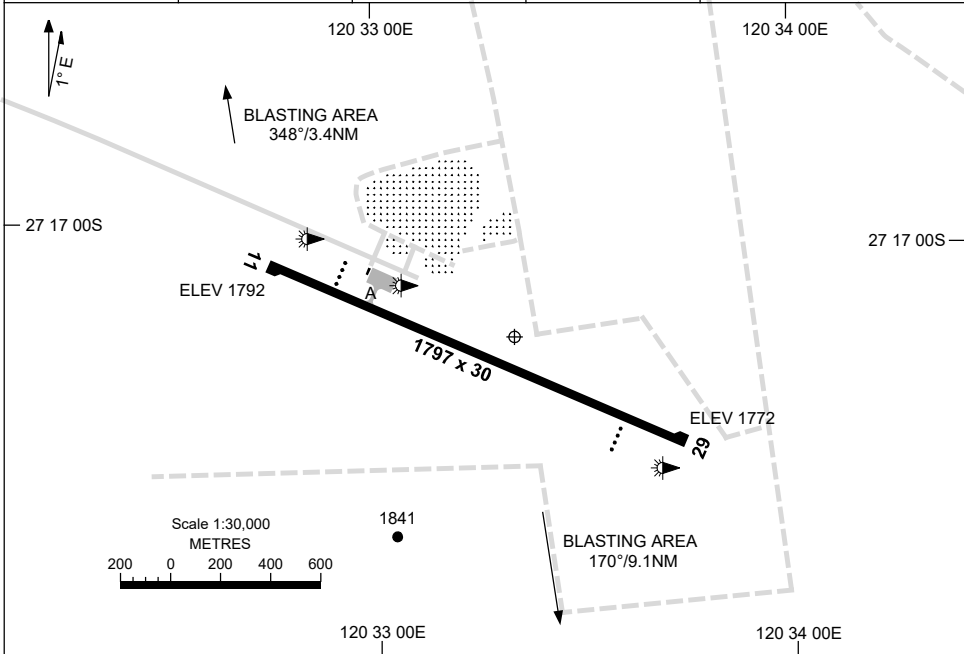

21 MAR 2024

AD ELEV 1792
27 17 11S 120 33 17E

AERODROME CHART
MOUNT KEITH, WA (YMNE)

AWIS 133.15	FIA ML CEN 118.95	CTAF+AFRU 126.5	UNICOM 126.5	Bearings are Magnetic Elevations in FEET AMSL
----------------	----------------------	--------------------	-----------------	--

RWY	AERODROME LIGHTING
	TAXIWAY : BLUE EDGE RL : HN , SDBY (15 SEC)
11 ¹¹³	PAPI 3.0° 42FT LIRL
²⁹³ 29	PAPI 3.0° 42FT LIRL

NOTES

1. AFRU NOT AVBL ON GROUND.
2. PAPI ACTIVATED H24.

Changes: NOTE 1, Editorial.