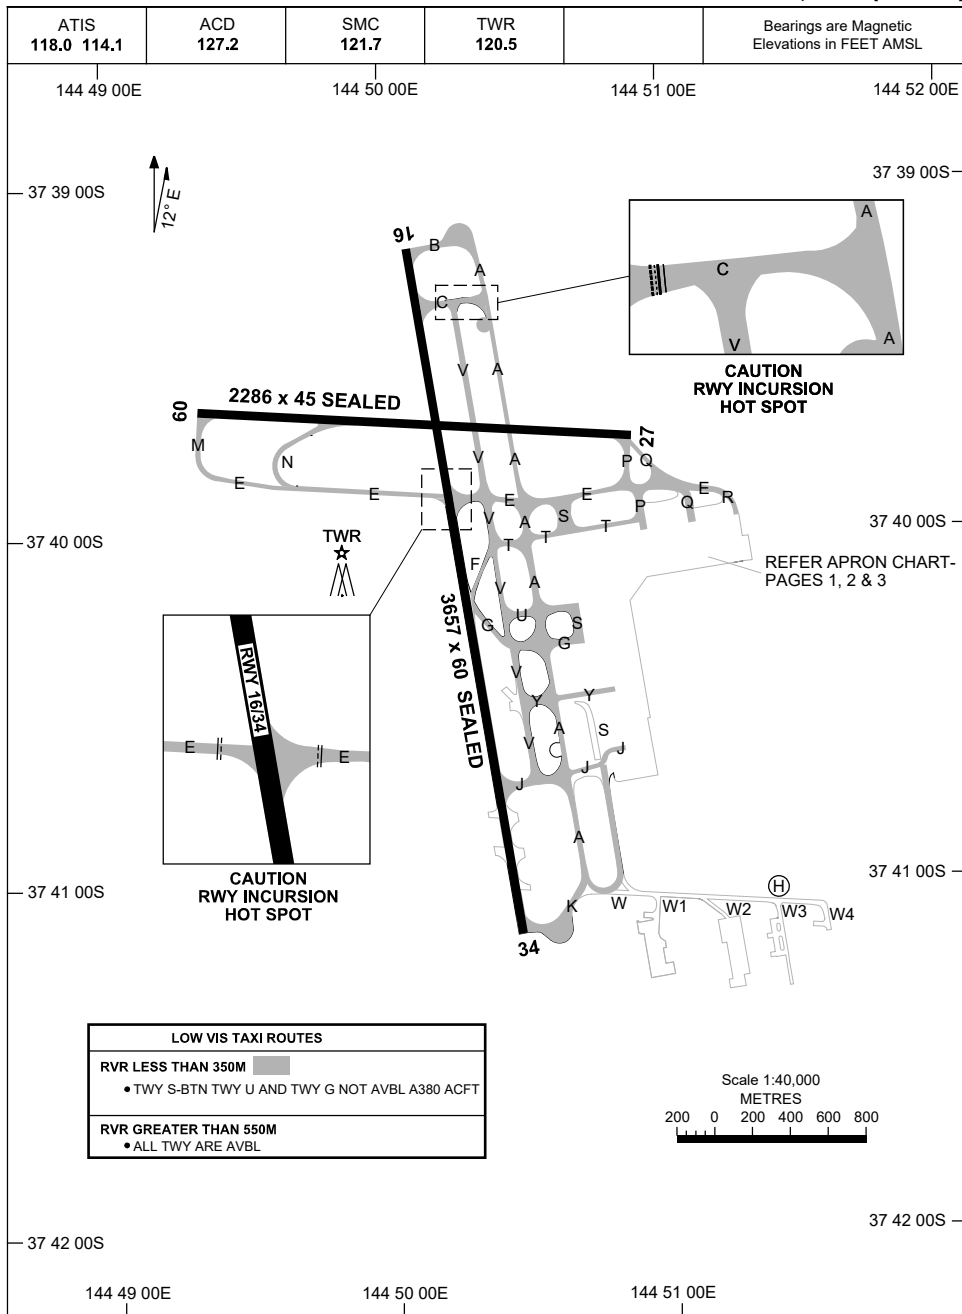

# AERODROME GROUND MOVEMENT CHART - Page 3 MELBOURNE, VIC (YMML)

**5 SEP 2024**

Changes: APRON DEPICTION.

MMLAG04-180