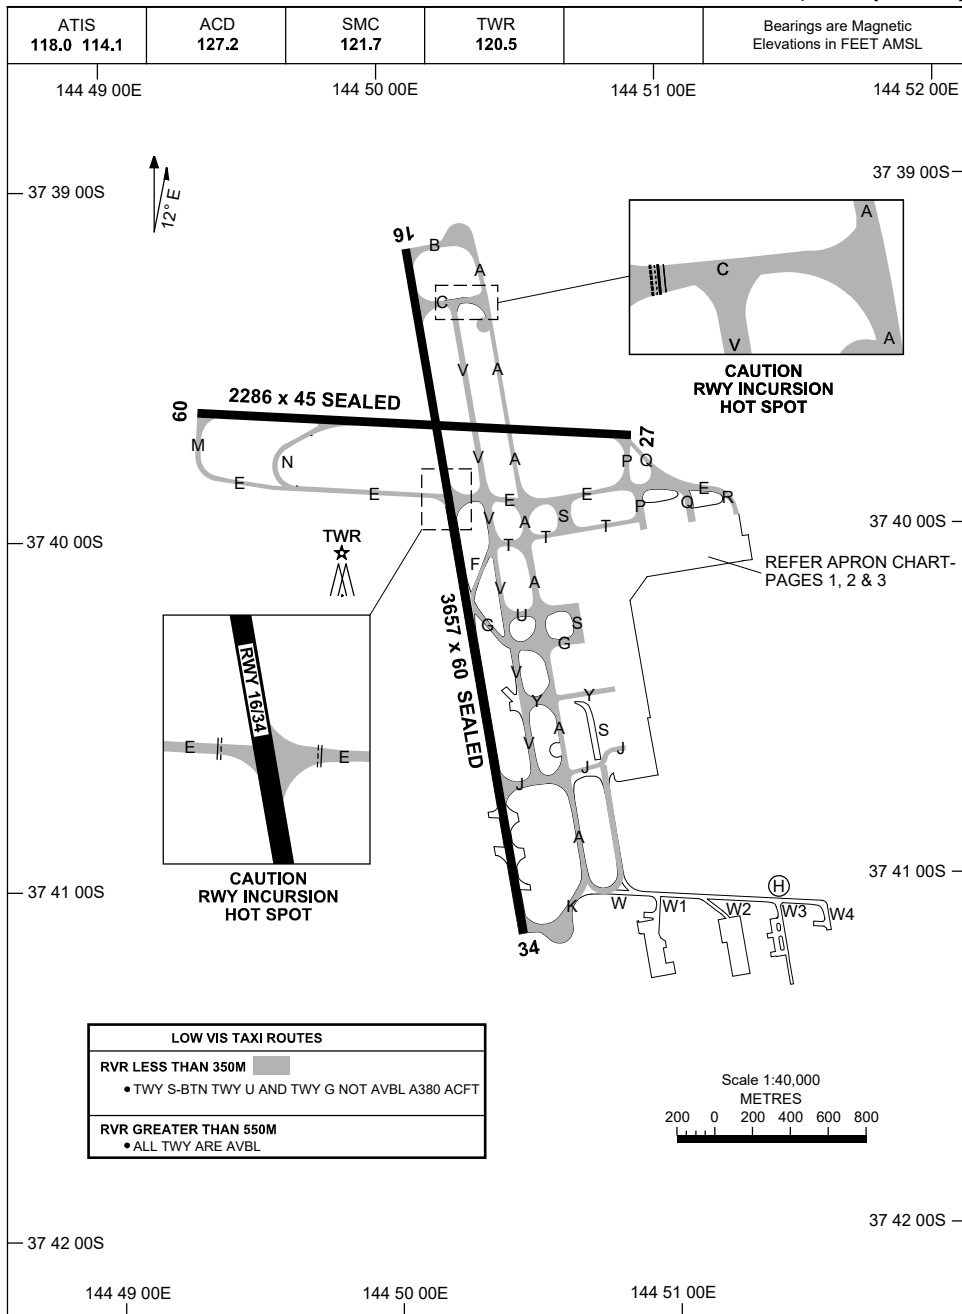

AERODROME GROUND MOVEMENT CHART - Page 3 MELBOURNE, VIC (YMML)

21 MAR 2024

Changes: VAR.

MMLAG04-178