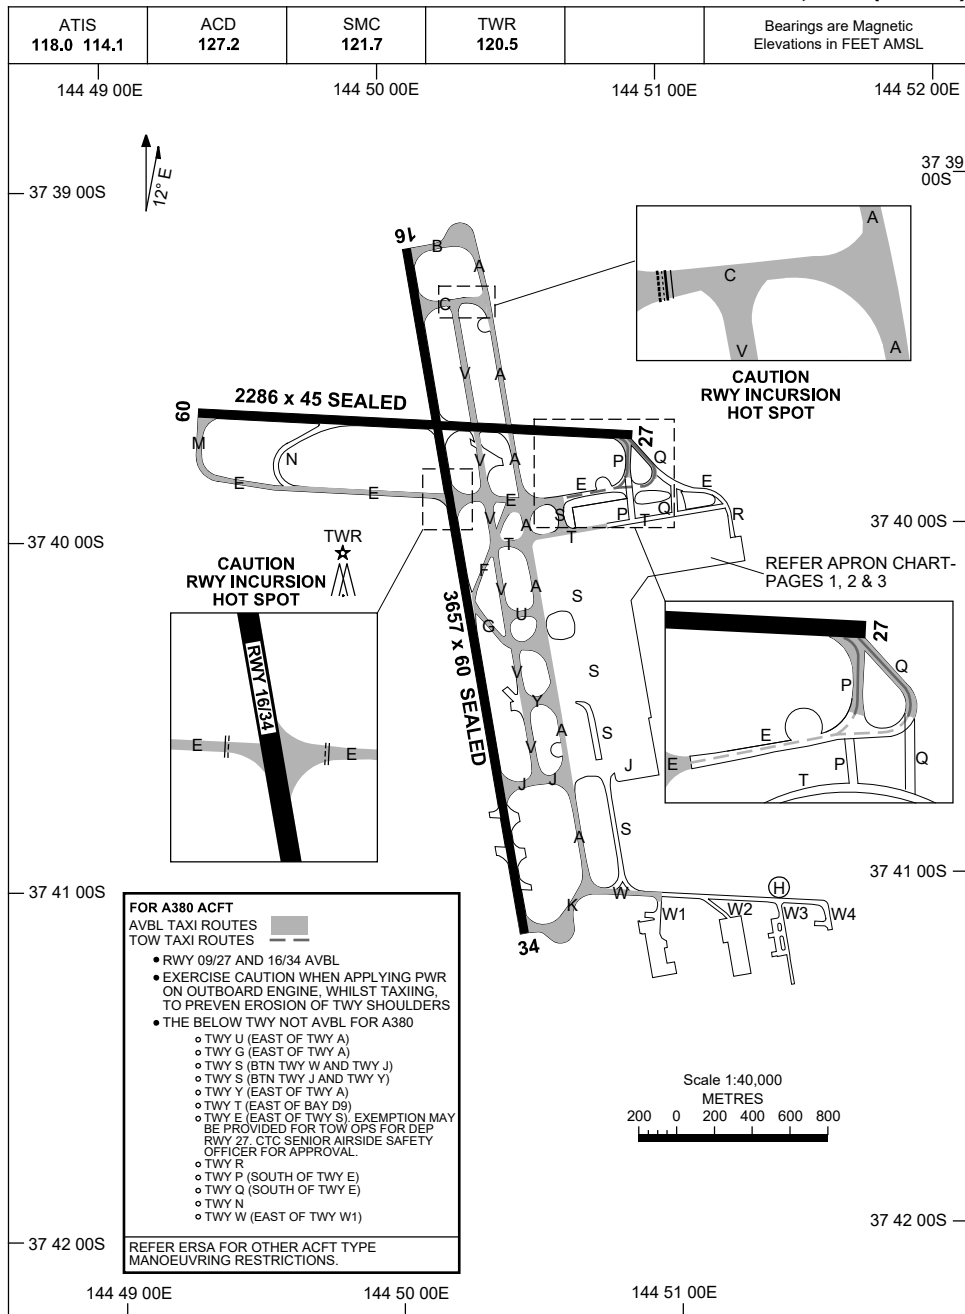

# AERODROME GROUND MOVEMENT CHART - Page 2 MELBOURNE, VIC (YMML)

21 MAR 2024

Changes: VAR.

MMLAG02-178