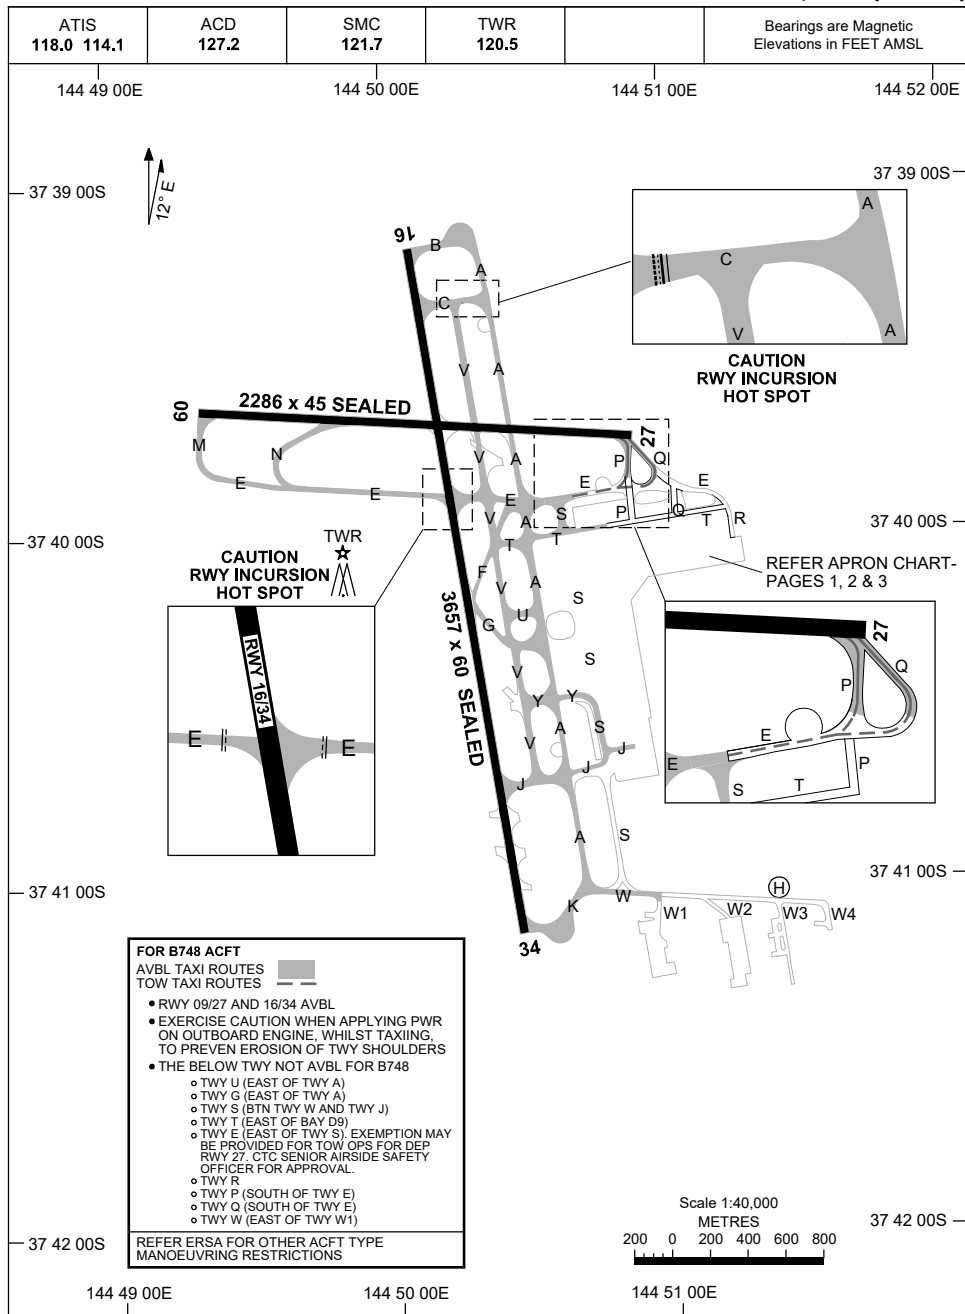

AERODROME GROUND MOVEMENT CHART - Page 1

MELBOURNE, VIC (YMML)

5 SEP 2024

Changes: APRON DEPICTION.

MMLAG01-180