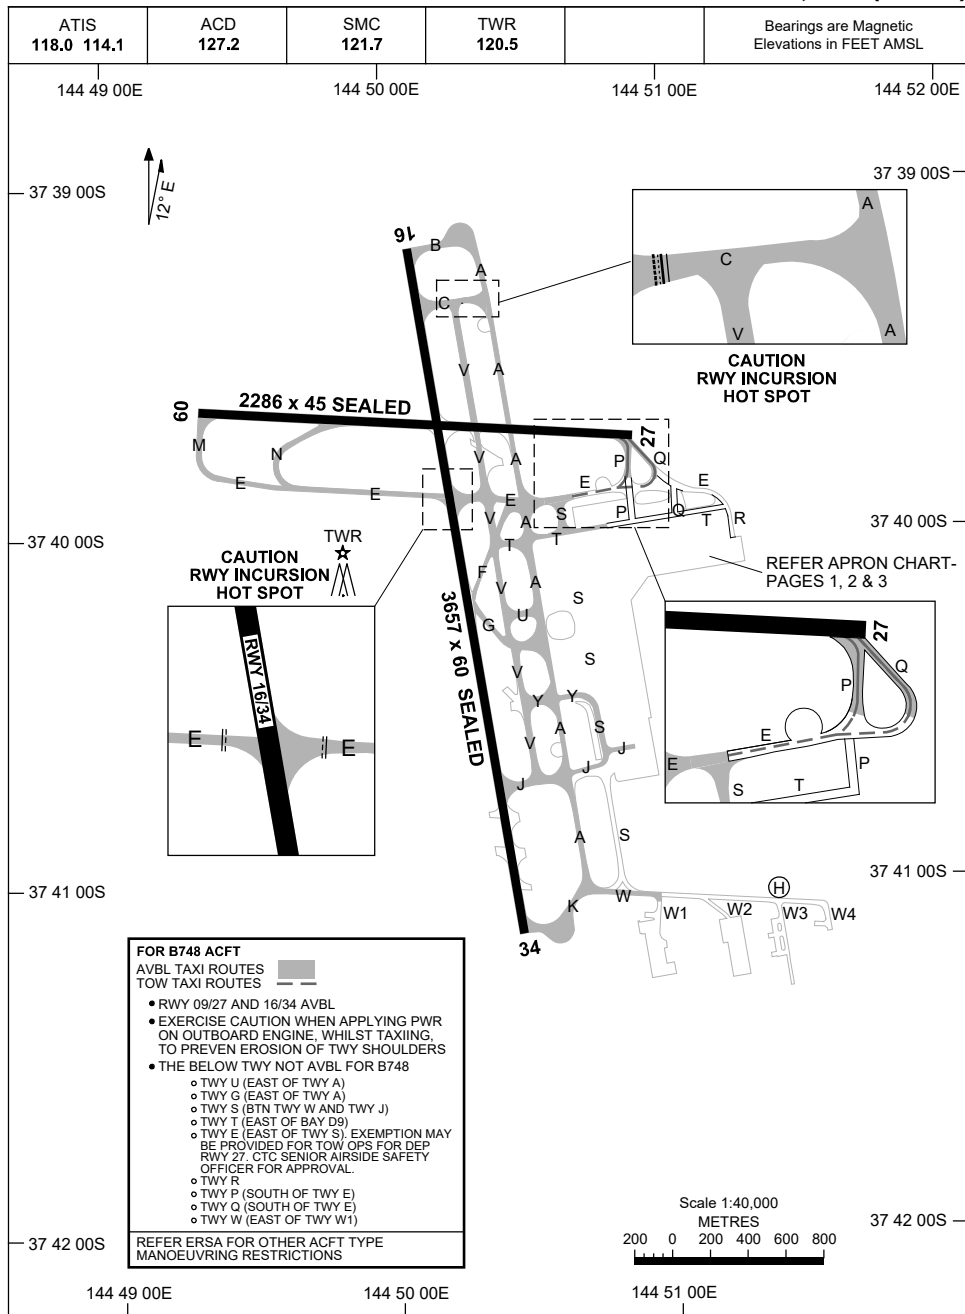

AERODROME GROUND MOVEMENT CHART - Page 1

MELBOURNE, VIC (YMML)

21 MAR 2024

Changes: VAR.

MMLAG01-178