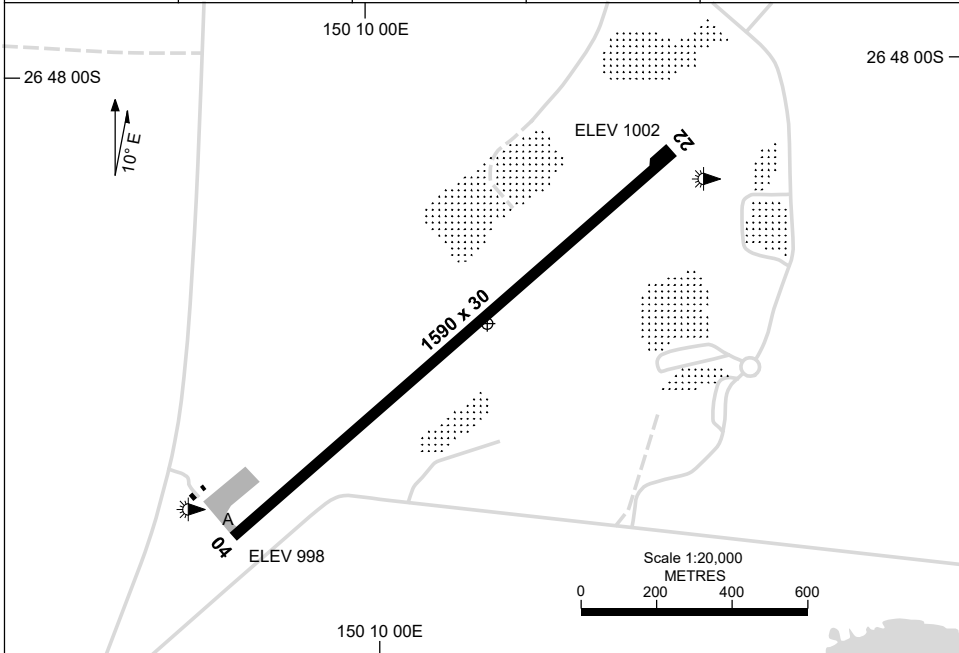

8 SEP 2022

AD ELEV 1002
26 48 22S 150 10 11E

AERODROME CHART
MILES, QLD (YMLS)

FIA BN CEN 123.95	CTAF+AFRU 126.35	AFRU+PAL 126.35	Bearings are Magnetic Elevations in FEET AMSL
----------------------	---------------------	--------------------	--

RWY		AERODROME LIGHTING
		TAXIWAY : BLUE EDGE RL : AFRU+PAL 126.35 , SDBY (11 SEC)
04 ⁰⁴⁰	LIRL	
²²⁰ 22	LIRL	

NOTES

1. FIA FREQ 123.95 AVBL IN CIRCUIT.

Changes: SDBY SWITCH TIME, TWY LIGHTING.

MLSAD01-172