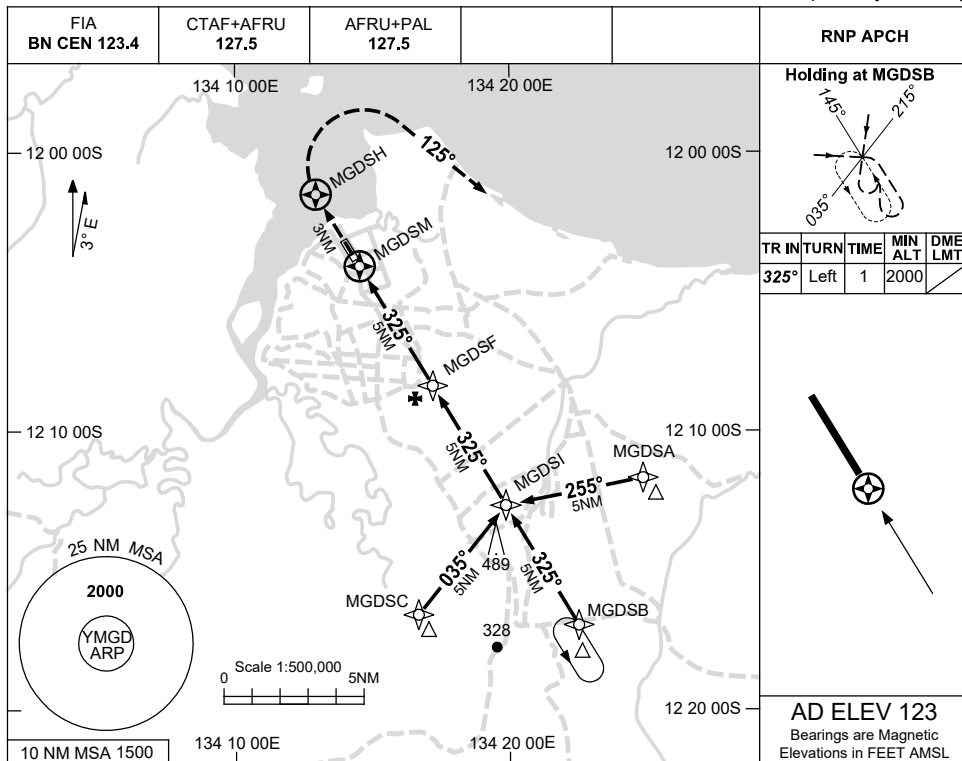

USE QNH

RNP RWY 32
MANINGRIDA, NT (YMGD)

8 SEP 2022

NM TO NEXT WPT	MGDSM	1.3	2	3	4	MGDSF	0.5				
ALT (3° APCH PATH)		680	890	1210	1530	1850	2000				

NOTES

CATEGORY	A	B	C	D
LNAV	680 (557-3.2)			NOT APPLICABLE
CIRCLING	730 (607-2.4)	830 (707-4.0)		
ALTERNATE	(1107-4.4)		(1207-6.0)	