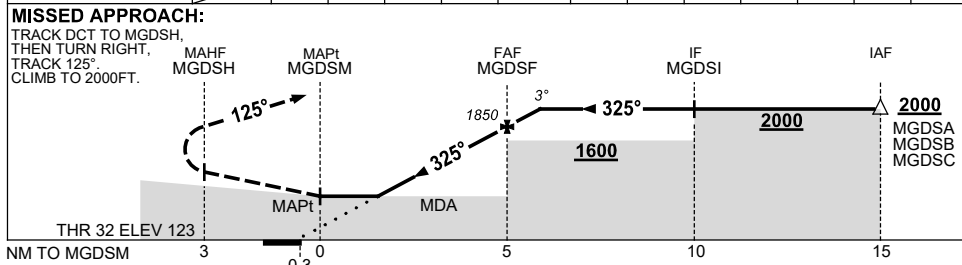

USE QNH

RNP RWY 32
MANINGRIDA, NT (YMGD)

8 SEP 2022

NM TO NEXT WPT	MGDSM	1.3	2	3	4	MGDSF	0.5				
ALT (3° APCH PATH)		680	890	1210	1530	1850	2000				

NOTES

CATEGORY	A	B	C	D
LNAV	680 (557-3.2)			NOT APPLICABLE
CIRCLING	730 (607-2.4)	830 (707-4.0)		
ALTERNATE	(1107-4.4)		(1207-6.0)	