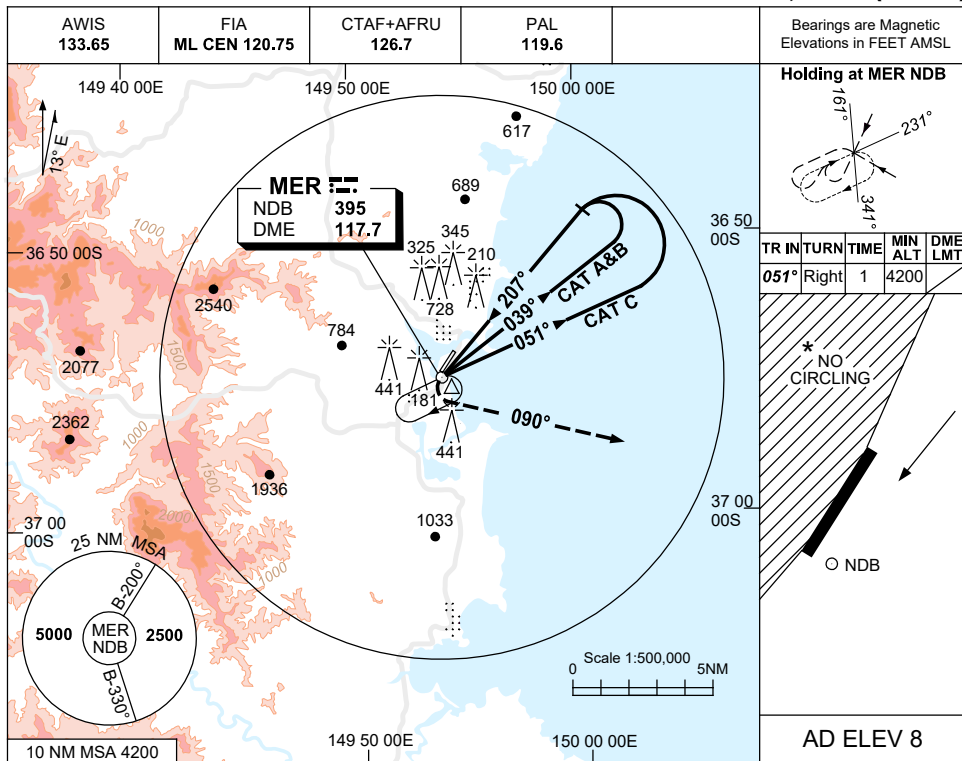

USE QNH

NDB-A

9 SEP 2021

MERIMBULA, NSW (YMER)

NOTES

CATEGORY	A	B	C	D
CIRCLING*	1140 (1132-2.4)		1270(1262-4.0)	NOT APPLICABLE
ALTERNATE	(1632-4.4)		(1762-6.0)	

1. MAX IAS: INITIAL : 210KT.
- * 2. NO CIRCLING WEST OF RWY 03/21.
3. COLOUR: SEE SPEC NOTICES.

Changes: AD ELEV, MINIMA.

MERNB01-168