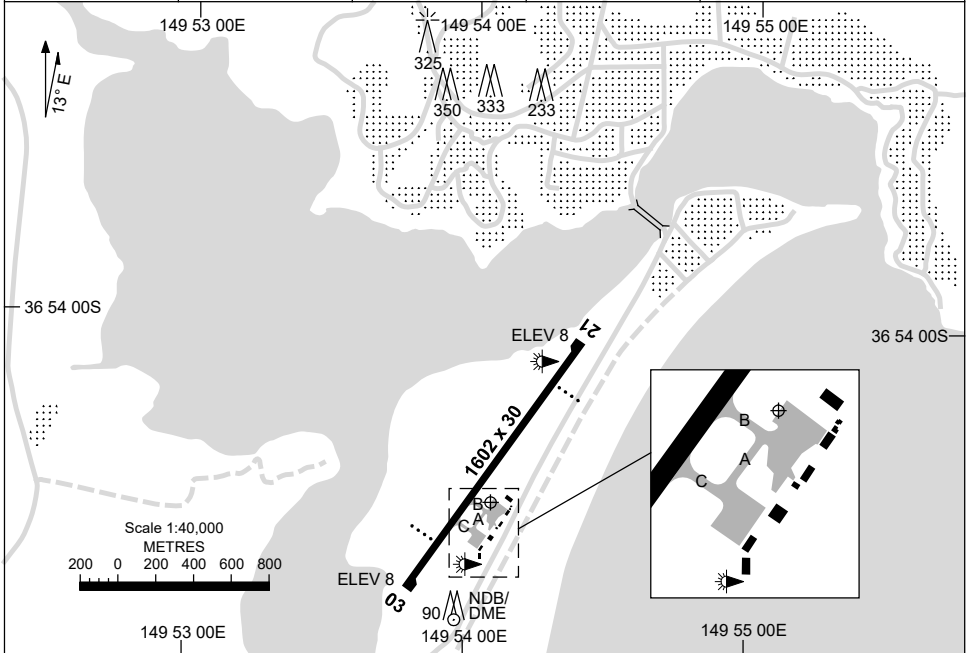

7 SEP 2023

AD ELEV 8
36 54 31S 149 54 05E

AERODROME CHART
MERIMBULA, NSW (YMER)

AWIS 133.65	FIA ML CEN 120.75	CTAF+AFRU 126.7	PAL 119.6	Bearings are Magnetic Elevations in FEET AMSL
----------------	----------------------	--------------------	--------------	--

		AERODROME LIGHTING
RWY		TAXIWAYS : BLUE EDGE RL : PAL 119.6
03 ⁰²¹		PAPI 3.28° 45.8FT LIRL
²⁰¹ 21		PAPI 3.0° 41.5FT LIRL

NOTES

1. AWIS ACTIVATED BY 1 SEC TRANSMISSION.

Changes: NOTES.

MERAD01-176