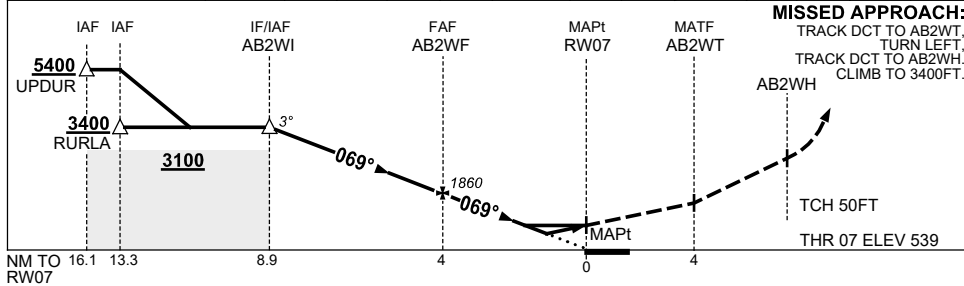

USE QNH RNP Y RWY 07 (LNAV/VNAV ONLY)

ALBURY, NSW (YMAY)

30 NOV 2023

RNP APCH
LNAV/VNAV RQMNTS:
 • YMAY QNH RQ
 • YMAY TEMP RQ
 • PROC TEMP RANGE
 -5°C TO +60°C

TR	IN	TURN	TIME	MIN ALT	DME LMT
355°	Right	1	5400		

AD ELEV 539
 Bearings are Magnetic
 Elevations in FEET AMSL

NM TO NEXT WPT	AB2WI	4	3	2	1	AB2WF	3	2	RW07
ALT (3° APCH PATH)	3400	3140	2820	2500	2180	1860	1540	1220	

MISSED APPROACH:
 TRACK DCT TO AB2WT,
 TURN LEFT,
 TRACK DCT TO AB2WH,
 CLIMB TO 3400FT.

TCH 50FT
 THR 07 ELEV 539

NOTES

1. MAX IAS:
INITIAL : 210KT.
2. COLOUR: SEE SPEC NOTICES.
3. CIRCLING NOT AVBL WHEN R368 ACT.

CATEGORY	A	B	C	D
LNAV/VNAV	1220 (681-3.9)			
CIRCLING	2050 (1511-2.4)	2220 (1681-4.0)	2270 (1731-5.0)	
ALTERNATE	(2011-4.4)	(2181-6.0)	(2231-7.0)	