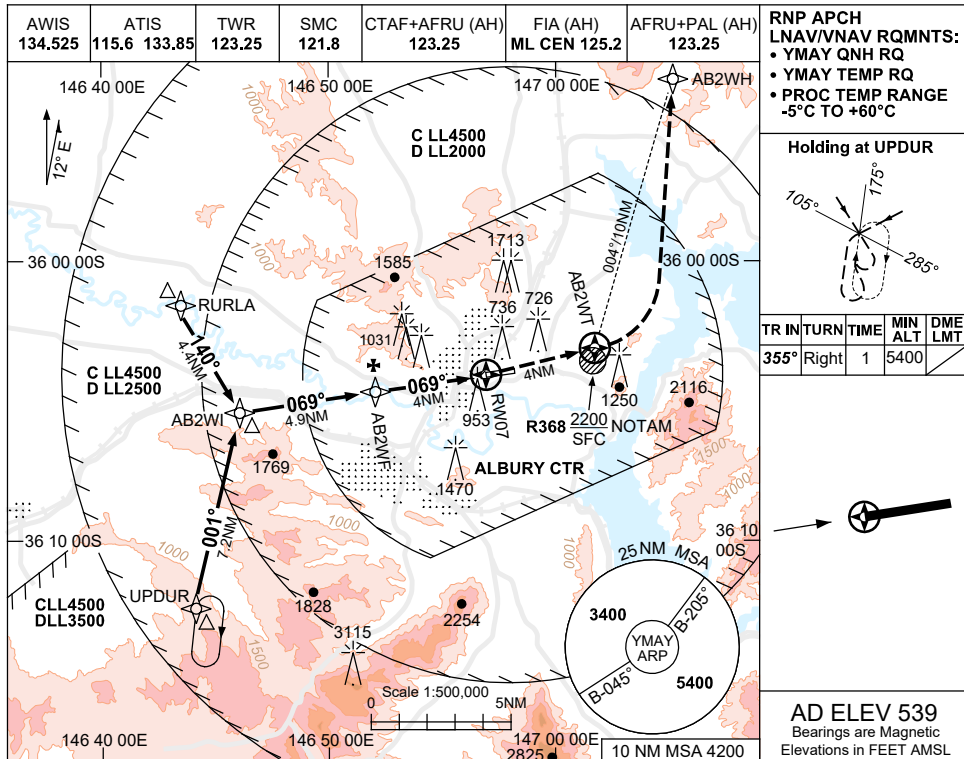

USE QNH RNP Y RWY 07 (LNAV/VNAV ONLY)

ALBURY, NSW (YMAY)

30 NOV 2023

RNP APCH
LNAV/VNAV RQMNTS:
 • YMAY QNH RQ
 • YMAY TEMP RQ
 • PROC TEMP RANGE
 -5°C TO +60°C

TR	IN	TURN	TIME	MIN ALT	DME LMT
355°	Right	1	5400		

AD ELEV 539
 Bearings are Magnetic
 Elevations in FEET AMSL

NM TO NEXT WPT	AB2WI	4	3	2	1	AB2WF	3	2	RW07
ALT (3° APCH PATH)	3400	3140	2820	2500	2180	1860	1540	1220	

MISSED APPROACH:
 TRACK DCT TO AB2WT,
 TURN LEFT,
 TRACK DCT TO AB2WH,
 CLIMB TO 3400FT.

TCH 50FT
 THR 07 ELEV 539

NOTES

1. MAX IAS:
INITIAL : 210KT.
2. COLOUR: SEE SPEC NOTICES.
3. CIRCLING NOT AVBL WHEN R368 ACT.

CATEGORY	A	B	C	D
LNAV/VNAV	1220 (681-3.9)			
CIRCLING	2050 (1511-2.4)	2220 (1681-4.0)	2270 (1731-5.0)	
ALTERNATE	(2011-4.4)	(2181-6.0)	(2231-7.0)	