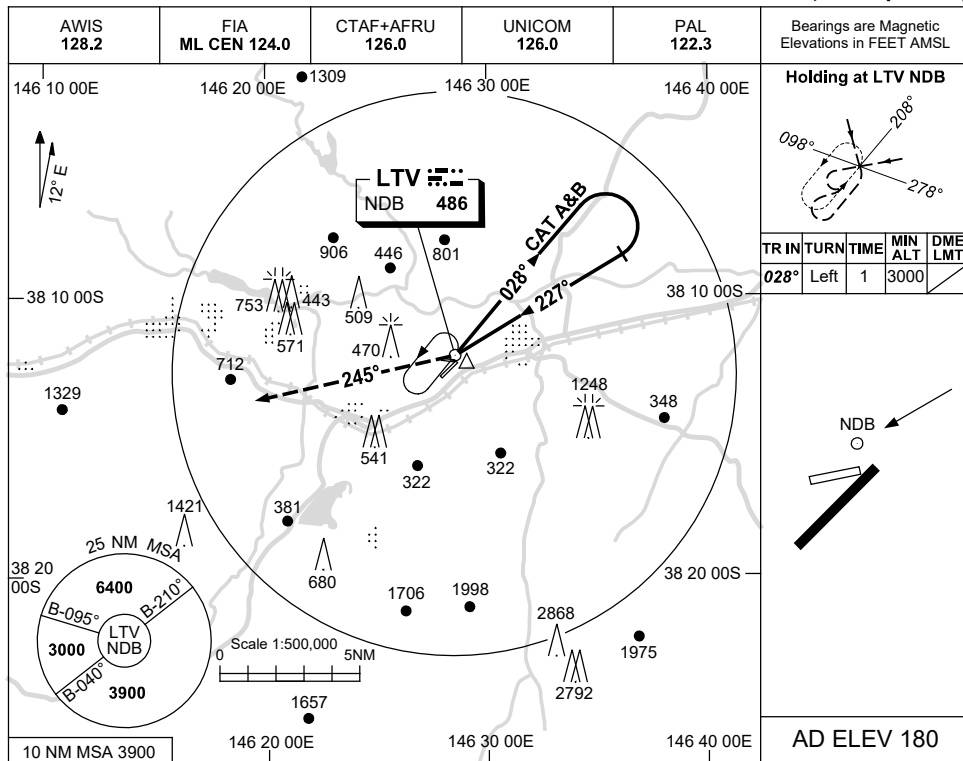

USE QNH

NDB-A

2 DEC 2021

LATROBE VALLEY, VIC (YLTV)

DME DIST	NOT APPLICABLE									
ALT										

NOTES

CATEGORY	A	B	C	D
			NOT APPLICABLE	
CIRCLING	980 (800-2.4)			
ALTERNATE	(1300-4.4)			

1. MAX IAS:
INITIAL :
CAT A&B 140KT.

Changes: FROM SUP H83/21.

LTVNB01-169