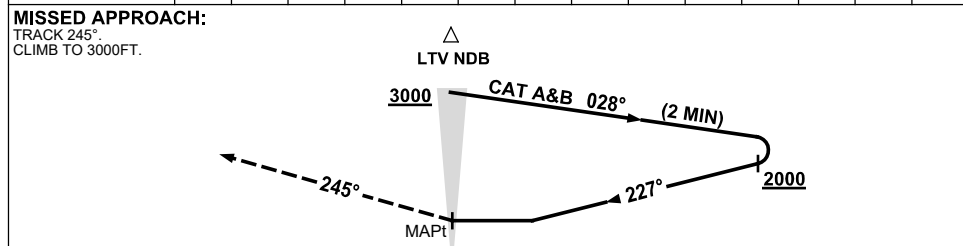

USE QNH

NDB-A

2 DEC 2021

LATROBE VALLEY, VIC (YLTV)

DME DIST	NOT APPLICABLE									
ALT										

NOTES

CATEGORY	A	B	C	D
			NOT APPLICABLE	
CIRCLING	980 (800-2.4)			
ALTERNATE	(1300-4.4)			

1. MAX IAS:
INITIAL :
CAT A&B 140KT.