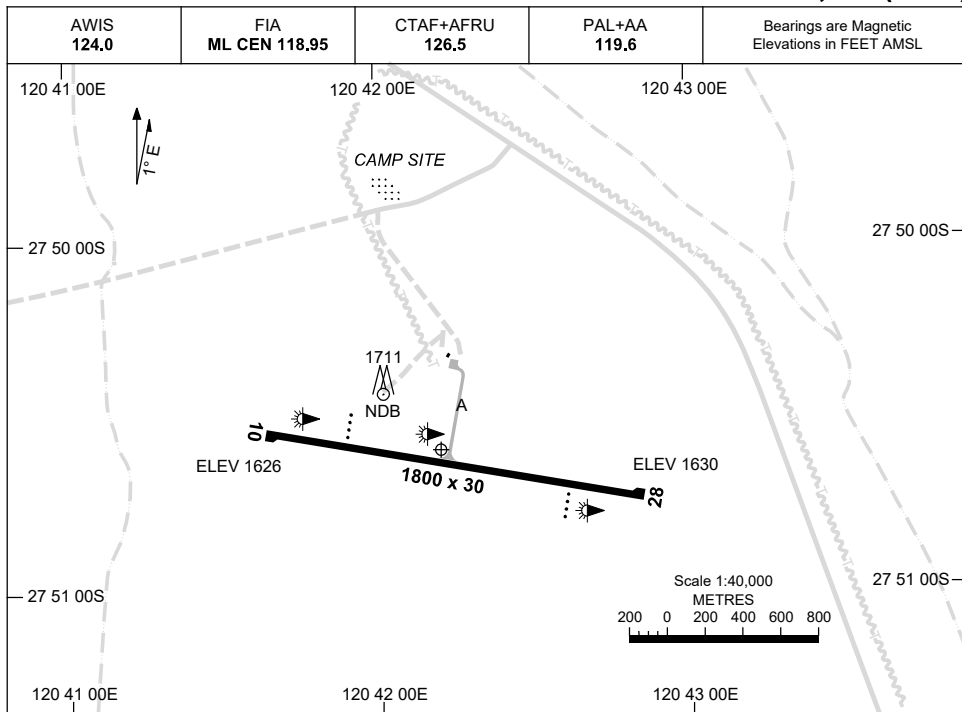

30 NOV 2023

AD ELEV 1631
27 50 36S 120 42 12E

AERODROME CHART
LEINSTER, WA (YLST)

	AERODROME LIGHTING
RWY	TAXIWAY : BLUE EDGE RL : PAL+AA 119.6, SDBY (8 SEC)
10 ⁰⁹⁹	PAPI 3.0° 44FT LIRL
²⁷⁹ 28	PAPI 3.0° 43FT LIRL

NOTES

1. LIRL ACTIVATED HN.
2. FIA FREQ 118.95 AVBL CIRCUIT AREA.

Changes: TURN PADS ADDED.

LSTAD01-177