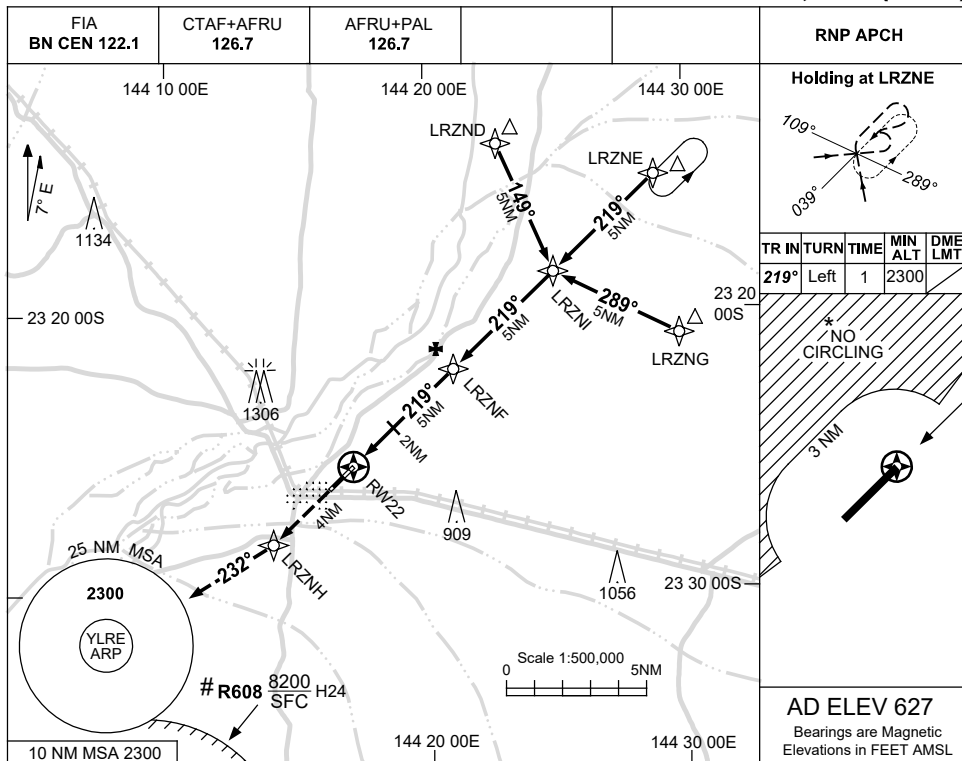

USE QNH

RNP RWY 22
LONGREACH, QLD (YLRE)

16 JUN 2022

NM TO NEXT WPT	RW22	1.5	2	3	4	LRZNF	0.1				
ALT (3° APCH PATH)		1140	1310	1630	1950	2270	2300				

- NOTES**
- MAX IAS: INITIAL : 210KT.
 - NO CIRCLING NW OF RWY 04/22 BEYOND 3NM.
 - CAUTION:** R608 H24
 - AWIS PHONE 07 3564 3723

CATEGORY	A	B	C	D
LNAV	1140 (513-2.9)			NOT APPLICABLE
CIRCLING *	1250 (623-2.4)		1410 (783-4.0)	
ALTERNATE	(1123-4.4)		(1283-6.0)	

Changes: CHART TITLE, PBN SPECIFICATION BOX.

LRGN02-171