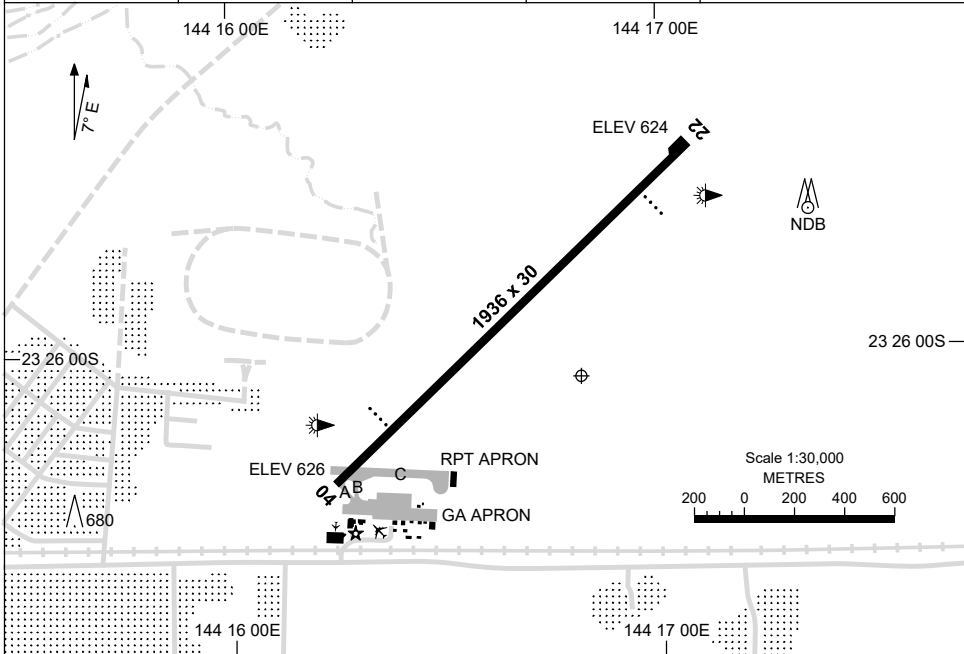

7 SEP 2023

AD ELEV 627  
23 26 03S 144 16 49E

**AERODROME CHART**  
**LONGREACH, QLD (YLRE)**

FIA BN CEN 122.1	CTAF+AFRU 126.7	AFRU+PAL 126.7		Bearings are Magnetic Elevations in FEET AMSL
---------------------	--------------------	-------------------	--	--

RWY		AERODROME LIGHTING
		ABN : FLG W 8 SEC TAXIWAY : BLUE EDGE ON A & C RL : AFRU+PAL 126.7 , SDBY , PTBL (EMERG ONLY, 90 MIN PN)
04	039	PAPI 3.0° 46FT LIRL PTBL
219	22	PAPI 3.0° 46FT LIRL PTBL

**NOTES**