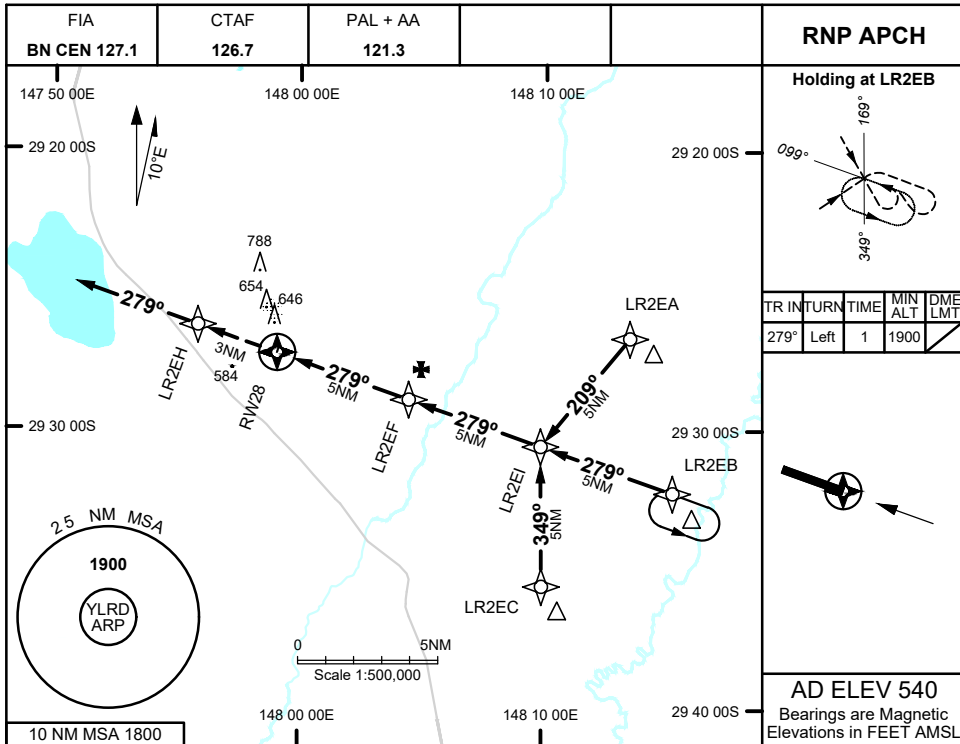

16 JUN 2022

LIGHTNING RIDGE, NSW (YLRD)

NM TO NEXT WPT	RW28	1.3	2	3	4	LR2EF	0.1			
ALT (3° APCH PATH)		990	1220	1540	1860	2180	2200			

NOTES

- MAX IAS:
INITIAL : 210KTS

CATEGORY	A	B	C	D
LNAV	990 (450 - 2.5)			NOT APPLICABLE
CIRCLING	1110 (570 - 2.4)	1290 (750 - 4.0)		
ALTERNATE	(1070 - 4.4)		(1250 - 6.0)	

Changes: PAL+AA

LRDGN01-171