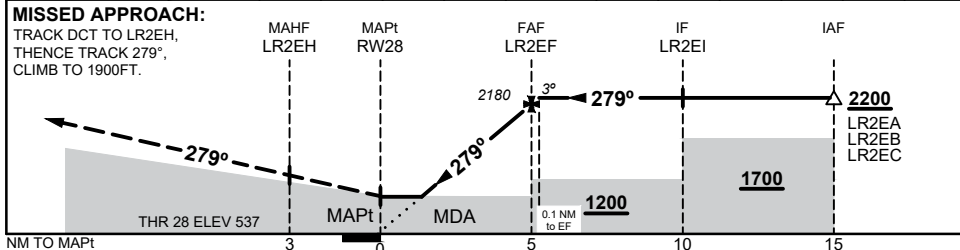

16 JUN 2022

LIGHTNING RIDGE, NSW (YLRD)

NM TO NEXT WPT	RW28	1.3	2	3	4	LR2EF	0.1			
ALT (3° APCH PATH)		990	1220	1540	1860	2180	2200			

NOTES

- MAX IAS:
INITIAL : 210KTS

CATEGORY	A	B	C	D
LNAV	990 (450 - 2.5)			NOT APPLICABLE
CIRCLING	1110 (570 - 2.4)	1290 (750 - 4.0)		
ALTERNATE	(1070 - 4.4)		(1250 - 6.0)	