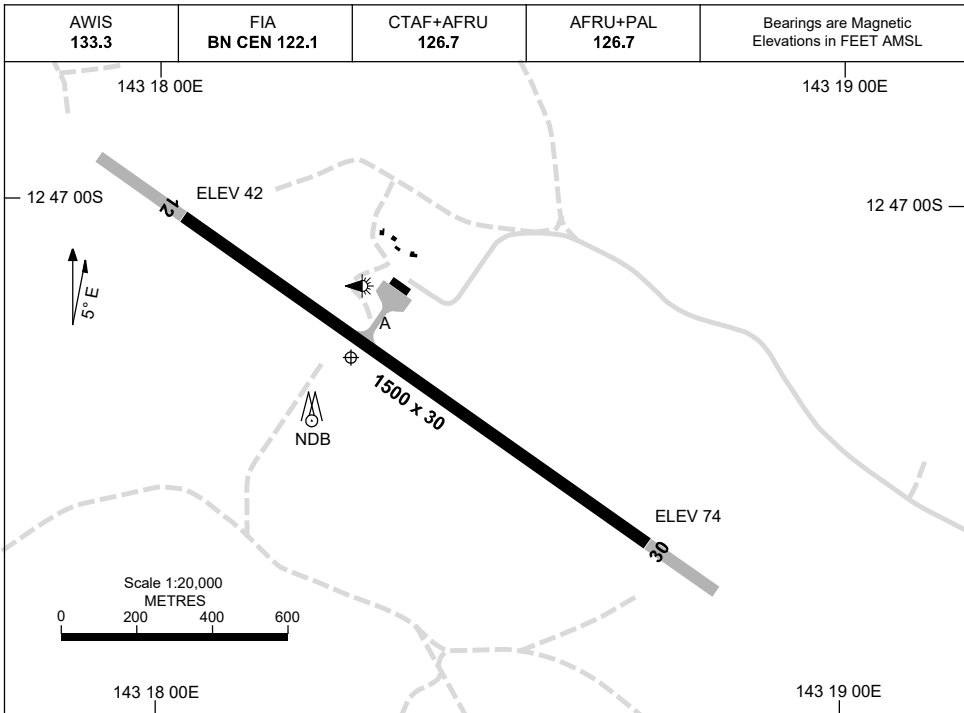

30 NOV 2023

AD ELEV 77
12 47 13S 143 18 17E

AERODROME CHART
LOCKHART RIVER, QLD (YLHR)

	AERODROME LIGHTING
RWY	TAXIWAY : BLUE EDGE RL : AFRU+PAL 126.7 , SDBY (30 SEC)
12 <small>120</small>	LIRL
<small>300</small> 30	LIRL

NOTES

1. FIA FREQ 122.1 AVBL 4500FT.

Changes: THR ELEV, NEW LOGO.

LHRAD01-177