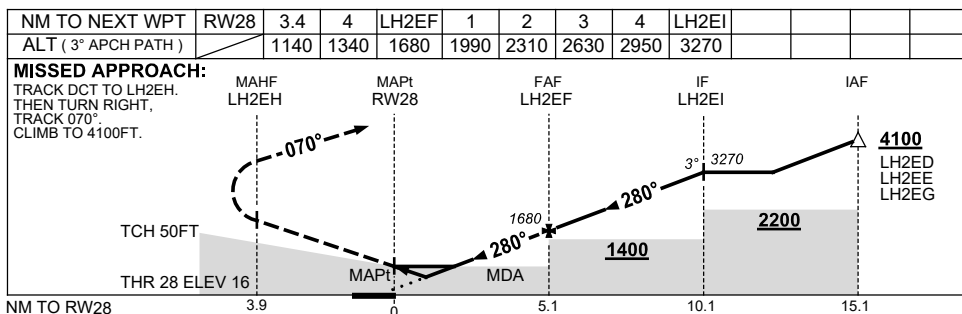

USE QNH

RNP RWY 28

16 JUN 2022

LORD HOWE ISLAND, NSW (YLHI)

NOTES

CATEGORY	A	B	C	D
LNAV/VNAV		1140 (1124-5.0)		NOT APPLICABLE
LNAV		1340 (1323-5.0)		
CIRCLING *	1340 (1323-2.4)	1440 (1423-4.0)		
ALTERNATE	(1823-4.4)	(1923-6.0)		

1. MAX IAS: INITIAL : 210KT.
2. NO CIRCLING S OF RWY 10/28.

Changes: MINIMA, DIST/ALT TABLE, WPT NAMING CONVENTION, Editorial.

LHIGN03-171