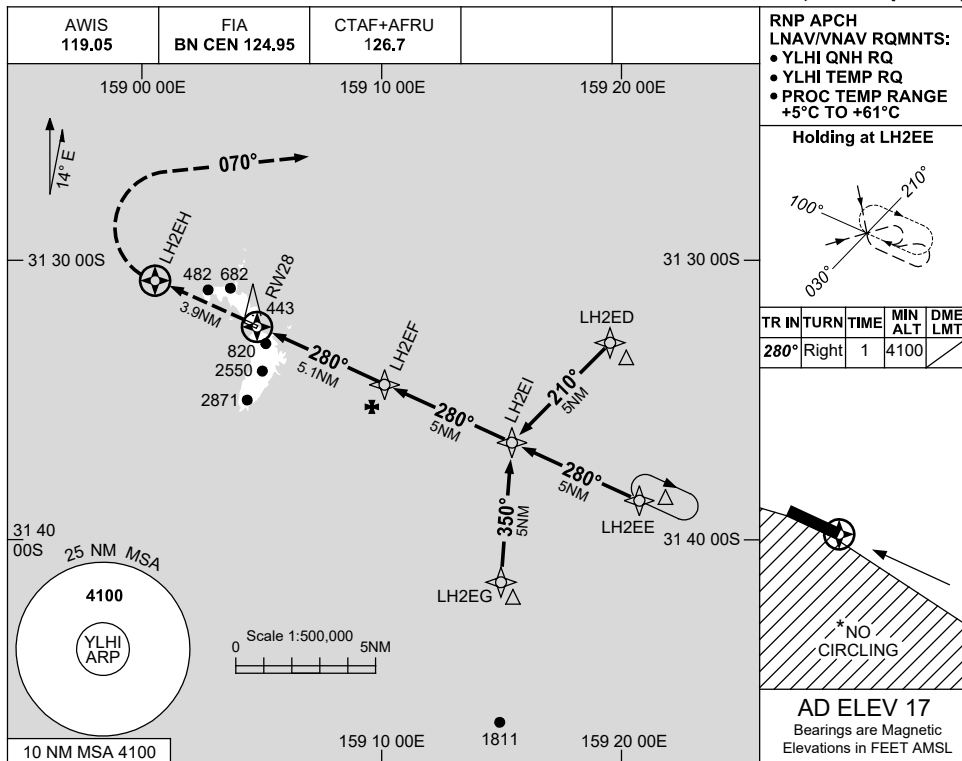

USE QNH

RNP RWY 28

16 JUN 2022

LORD HOWE ISLAND, NSW (YLHI)

NOTES

CATEGORY	A	B	C	D
LNAV/VNAV		1140 (1124-5.0)		NOT APPLICABLE
LNAV		1340 (1323-5.0)		
CIRCLING *	1340 (1323-2.4)	1440 (1423-4.0)		
ALTERNATE	(1823-4.4)	(1923-6.0)		

1. MAX IAS: INITIAL : 210KT.
2. NO CIRCLING S OF RWY 10/28.

Changes: MINIMA, DIST/ALT TABLE, WPT NAMING CONVENTION, Editorial.

LHIGN03-171