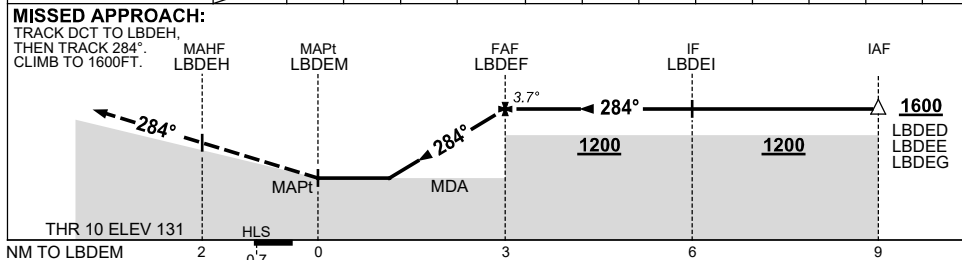

USE QNH

RNP 284

8 SEP 2022

DJARINDJIN/LOMBADINA, WA (YLBG)

NM TO NEXT WPT	LBDEM	0.8	1	2	LBDEF				
ALT (3.7° APCH PATH)		730	820	1210	1600				

NOTES

CATEGORY	H
LNAV	680 (525-2.4)
CIRCLING	NOT APPLICABLE
ALTERNATE	(1075-4.4)

1. MAX IAS:
INITIAL : 120KT.
FINAL : 90KT.
2. HLS IS THRESHOLD RWY 10.

Changes: CHART TITLE, PBN SPECIFICATION BOX.

LBGDN02-172