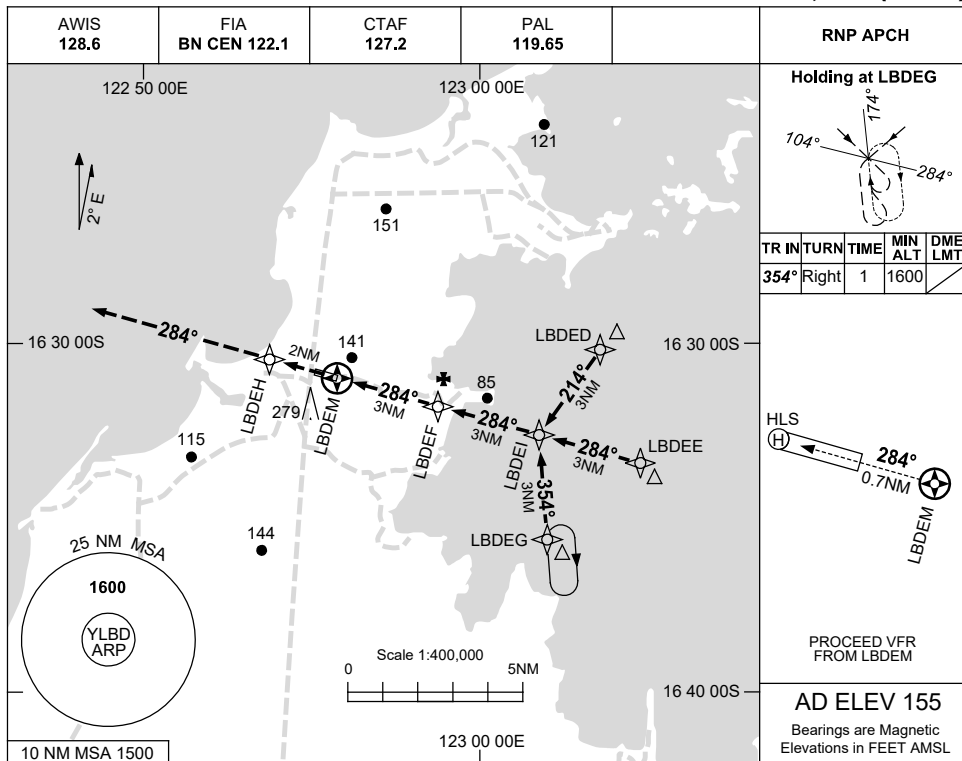

USE QNH

RNP 284

8 SEP 2022

DJARINDJIN/LOMBADINA, WA (YLBG)

NM TO NEXT WPT	LBDEM	0.8	1	2	LBDEF				
ALT (3.7° APCH PATH)		730	820	1210	1600				

NOTES

CATEGORY	H
LNAV	680 (525-2.4)
CIRCLING	NOT APPLICABLE
ALTERNATE	(1075-4.4)

1. MAX IAS:
INITIAL : 120KT.
FINAL : 90KT.
2. HLS IS THRESHOLD RWY 10.

Changes: CHART TITLE, PBN SPECIFICATION BOX.

LBGDN02-172