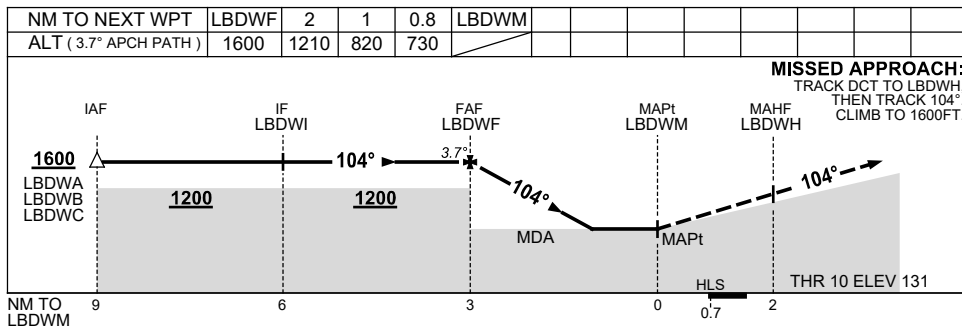

USE QNH

RNP 104

8 SEP 2022

DJARINDJIN/LOMBADINA, WA (YLB)

NOTES

CATEGORY	H
LNAV	680 (525-2.4)
CIRCLING	NOT APPLICABLE
ALTERNATE	(1075-4.4)

- MAX IAS:
INITIAL : 120KT.
FINAL : 90KT.
- HLS IS THRESHOLD RWY 10.

Changes: CHART TITLE, PBN SPECIFICATION BOX.

LB DGN01-172