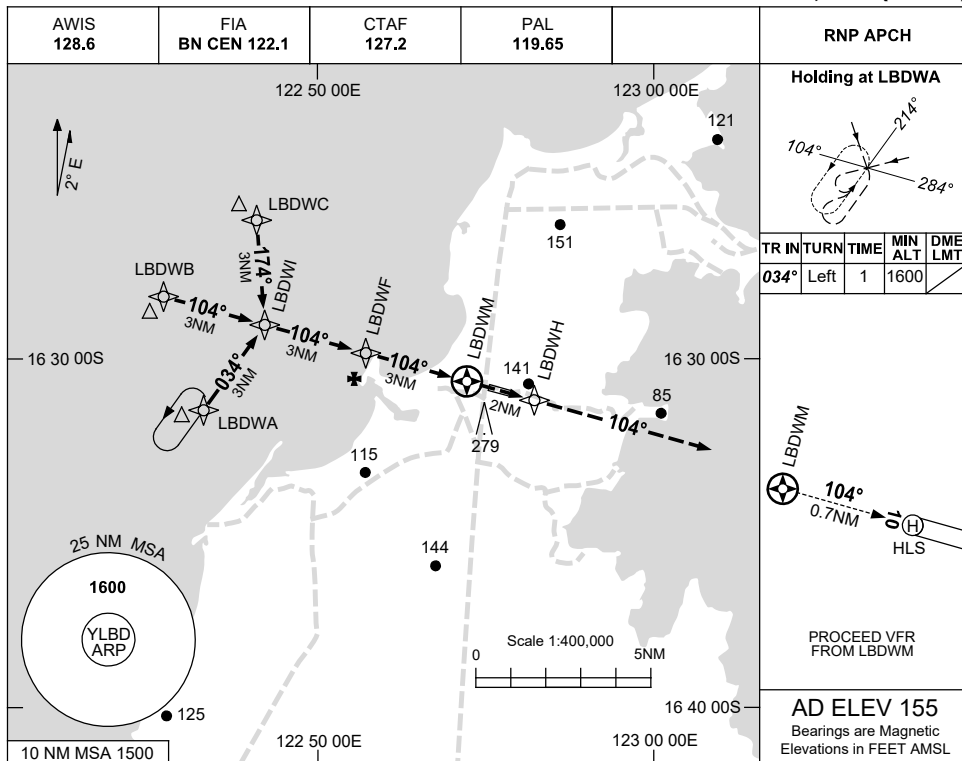

USE QNH

RNP 104

8 SEP 2022

DJARINDJIN/LOMBADINA, WA (YLB)

NOTES

CATEGORY	H
LNAV	680 (525-2.4)
CIRCLING	NOT APPLICABLE
ALTERNATE	(1075-4.4)

- MAX IAS:
INITIAL : 120KT.
FINAL : 90KT.
- HLS IS THRESHOLD RWY 10.

Changes: CHART TITLE, PBN SPECIFICATION BOX.

LB DGN01-172