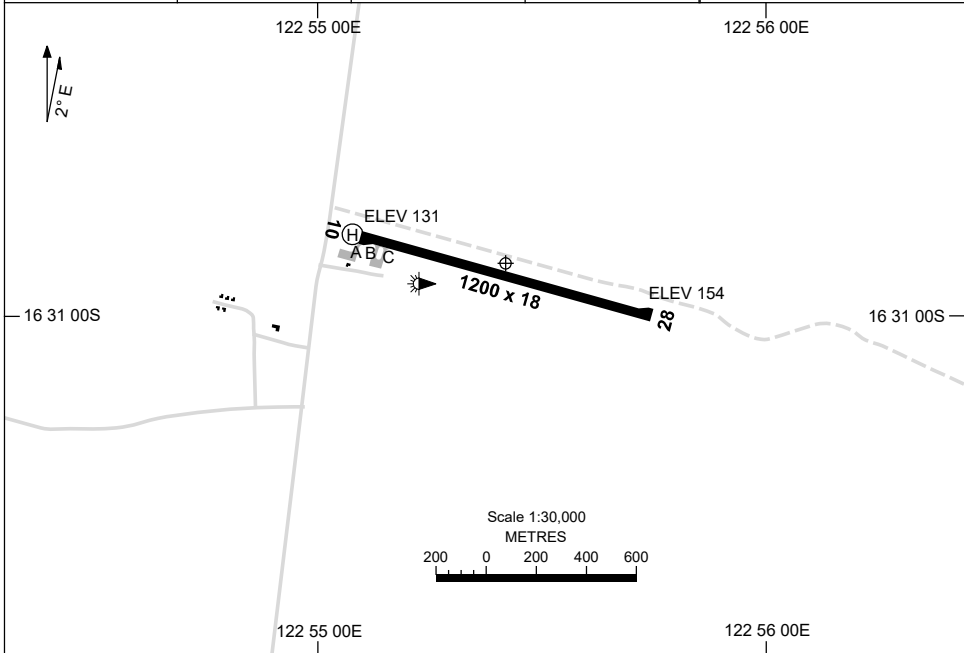

8 SEP 2022

AD ELEV 155
16 30 55S 122 55 25E

AERODROME CHART
DJARINDJIN/LOMBADINA, WA (YLBD)

AWIS 128.6	FIA BN CEN 122.1	CTAF 127.2	PAL 119.65	Bearings are Magnetic Elevations in FEET AMSL
---------------	---------------------	---------------	---------------	--

RWY	AERODROME LIGHTING
	RL : PAL 119.65 SDBY (15 SEC) , PTBL (EMERG ONLY, 45 MIN PN)
10 ¹⁰⁴	LIRL PTBL
²⁸⁴ 28	LIRL PTBL

NOTES

1. AWIS RQ ONE TWO-SECOND PULSE TO ACTIVATE

Changes: PTBL LIGHTING

LBDAD01-172