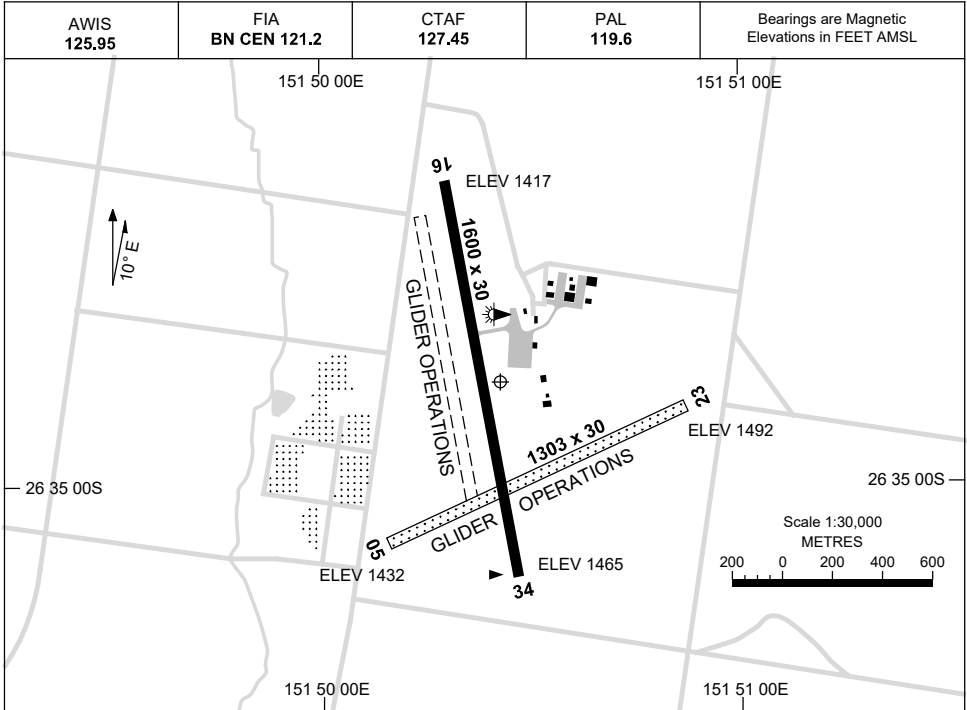

15 JUN 2023

AD ELEV 1492
26 34 51S 151 50 28E

AERODROME CHART
KINGAROY, QLD (YKRY)

	AERODROME LIGHTING	
RWY	TAXIWAY: BLUE EDGE RL : PAL 119.6 , PTBL EMERG ONLY , SDBY (PN)	
16 ¹⁵⁹ 339 34	LIRL	
05 ⁰⁵⁵ 235 23	NIL	

NOTES

1. PAL REQUIRES THREE TIMES ONE SECOND PULSES WI A 14-SEC PERIOD.

Changes: LIGHTING AND NOTES.

KRYAD01-175