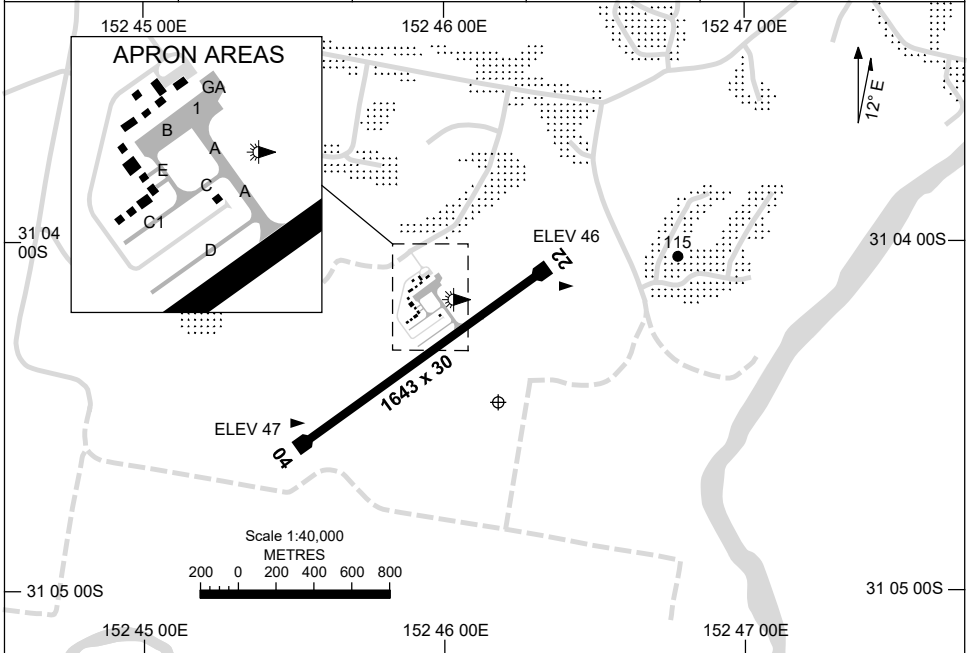

15 JUN 2023

AD ELEV 54
31 04 28S 152 46 11E

AERODROME CHART
KEMPSEY, NSW (YKMP)

AWIS 128.675	FIA BN GEN 120.55	CTAF+AFRU 118.9	AFRU+PAL 118.9	Bearings are Magnetic Elevations in FEET AMSL
-----------------	----------------------	--------------------	-------------------	--

RWY		AERODROME LIGHTING
		TAXIWAY : BLUE EDGE RL : AFRU+PAL 118.9
04	042	LIRL
222	22	LIRL

NOTES

1. FIA FREQ 120.55 AVBL 3,500FT, FOR CIRCUIT AREA AND ON GROUND COM CONTACT BN GEN 120.95

Changes: CTAF+AFRU, AFRU+PAL.

KMPAD01-175