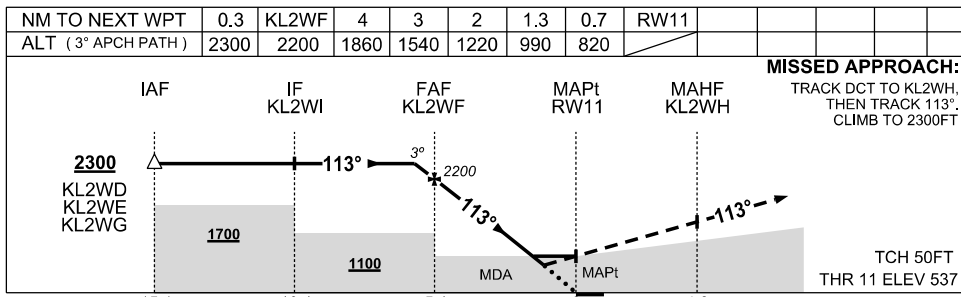

USE QNH

RNP RWY 11  
**KOOLAN ISLAND/**  
**KOOLAN CENTRAL, WA (YKLC)**

7 SEP 2023

**NOTES**

CATEGORY	A	B	C	D
LNAV/VNAV	<b>820 (283-1.6)</b>			
LNAV	<b>990 (450-2.5)</b>			
* CIRCLING	<b>1140 (600-2.4)</b>	<b>1240(700-4.0)</b>	<b>1330(790-5.0)</b>	
ALTERNATE	<b>(1100-4.4)</b>	<b>(1200-6.0)</b>	<b>(1290-7.0)</b>	

1. MAX IAS: INITIAL : 210KT  
 2. NO CIRCLING  
 S OF RWY 11/29  
 3. CAUTION: HIGH DENSITY VFR OPS REFER ERSA GEN SP-12

Changes: YKLI Removed, WPT IDENT, EDITORIAL

KLCCG01-176