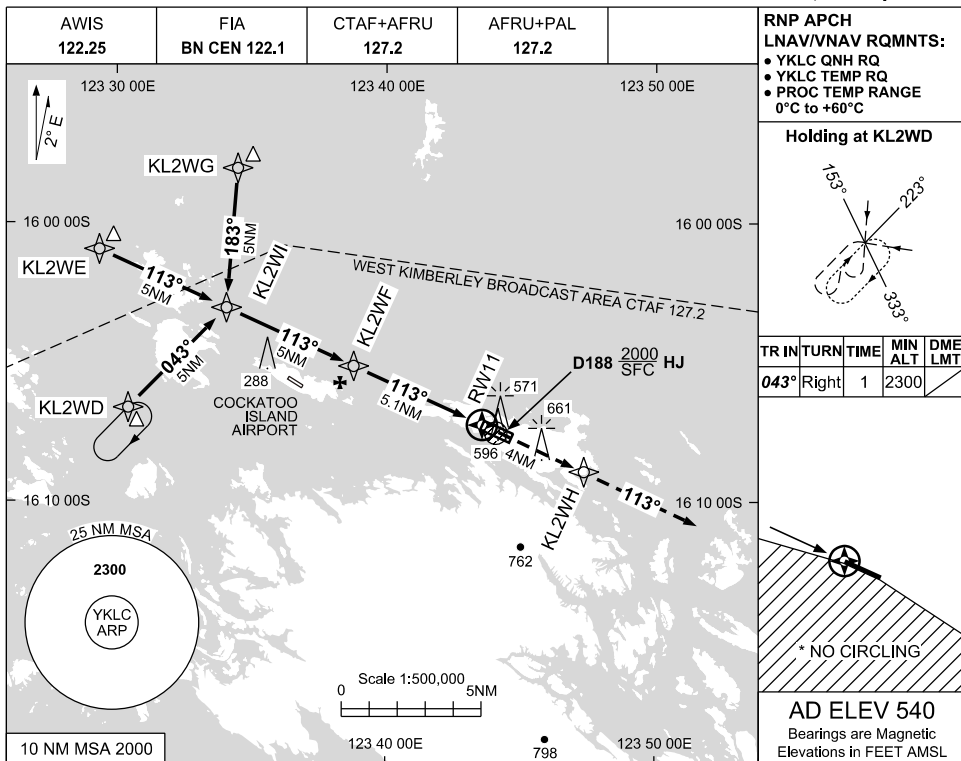

USE QNH

RNP RWY 11  
**KOOLAN ISLAND/**  
**KOOLAN CENTRAL, WA (YKLC)**

7 SEP 2023

**NOTES**

CATEGORY	A	B	C	D
LNAV/VNAV	<b>820 (283-1.6)</b>			
LNAV	<b>990 (450-2.5)</b>			
* CIRCLING	<b>1140 (600-2.4)</b>	<b>1240(700-4.0)</b>	<b>1330(790-5.0)</b>	
ALTERNATE	<b>(1100-4.4)</b>	<b>(1200-6.0)</b>	<b>(1290-7.0)</b>	

1. MAX IAS: INITIAL : 210KT  
 2. NO CIRCLING  
 S OF RWY 11/29  
 3. CAUTION: HIGH DENSITY VFR OPS REFER ERSA GEN SP-12

Changes: YKLI Removed, WPT IDENT, EDITORIAL

KLCCG01-176