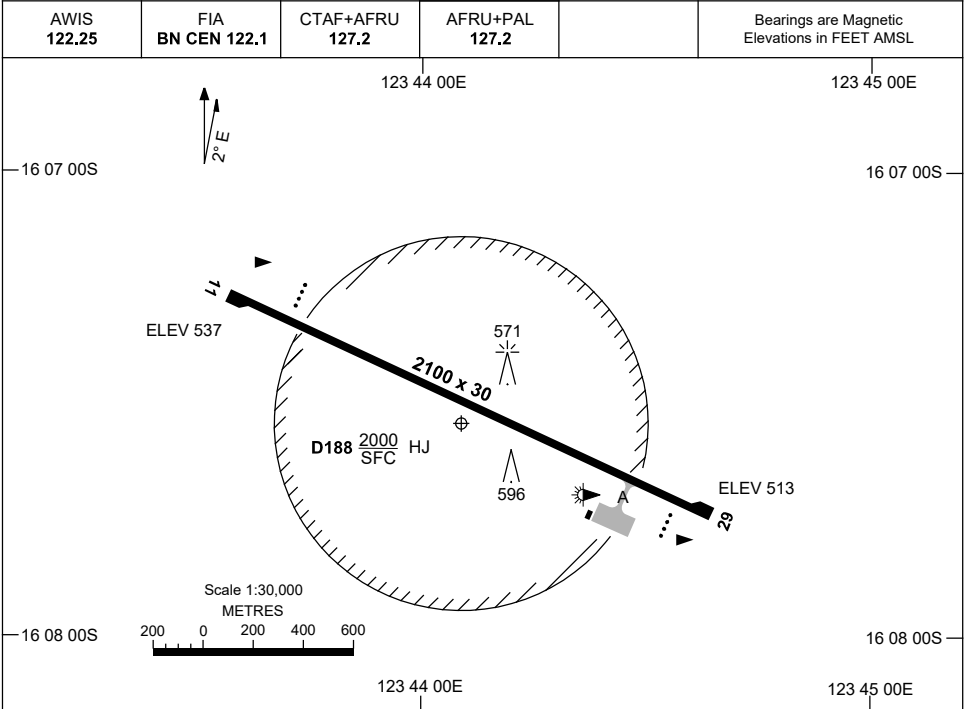

7 SEP 2023

AD ELEV 540  
16 07 33S 123 44 05E

**AERODROME CHART**  
**KOOLAN ISLAND/**  
**KOOLAN CENTRAL, WA (YKLC)**

	<b>AERODROME LIGHTING</b>
<b>RWY</b>	TAXIWAY : BLUE EDGE RL : AFRU+PAL 127.2. SDBY (8 SEC)
<b>11</b> <sup>113</sup>	PAPI 3.0° 53FT LIRL
293 <b>29</b>	PAPI 3.0° 53FT LIRL

**NOTES**

Changes: NOTES REMOVED.

KLCAD01-176