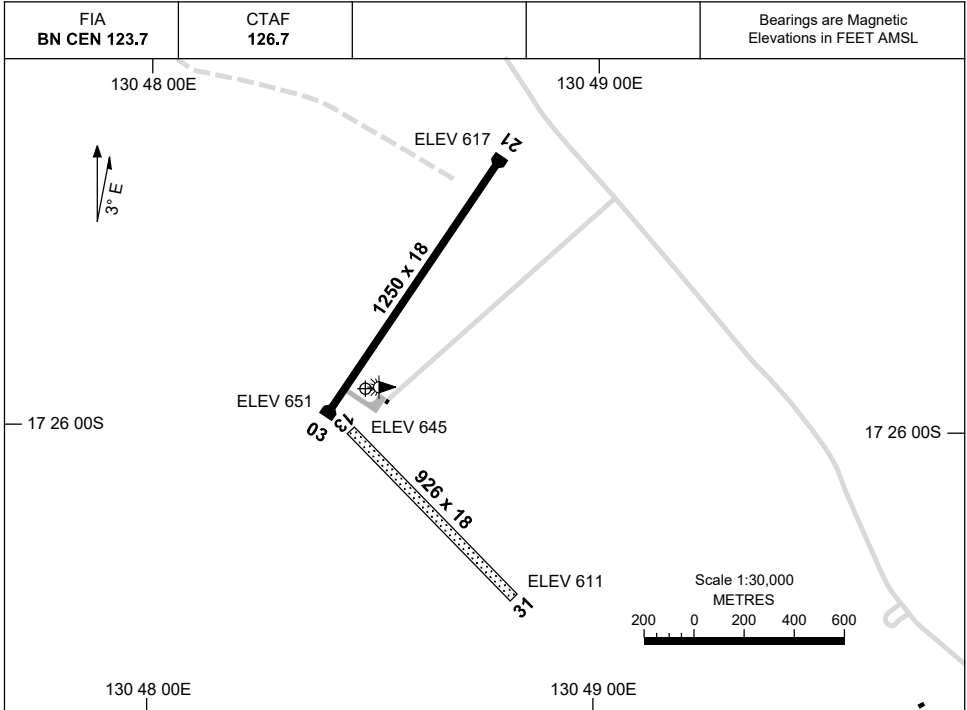

7 SEP 2023

AD ELEV 652
17 25 55S 130 48 29E

AERODROME CHART
KALKGURUNG, NT (YKKG)

	AERODROME LIGHTING	
RWY	RL : SOLAR, EMERG ONLY, PN (ARO AH 0428 035 444. PH AH EMERG (POLICE) 08 8975 0790)	
03 <small>031</small>	NIL	
<small>211</small> 21	NIL	
31 <small>311</small>	NIL	
<small>131</small> 13	NIL	

NOTES

1. RUNWAY LIGHTING AVBL FOR MED EMERG AND POLICE ACFT ONLY.
2. FIA FREQ 123.7 AVBL 4,000FT.

Changes: NOTES.

KKGAD01-176