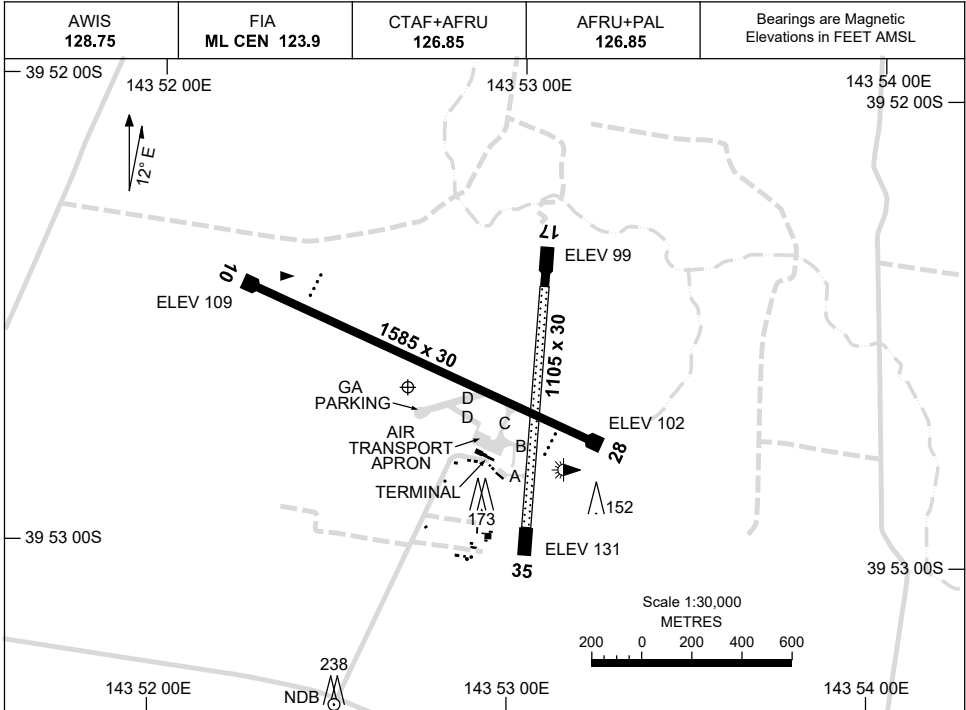

13 JUN 2024

AD ELEV 132
39 52 39S 143 52 42E

AERODROME CHART
KING ISLAND, TAS (YKII)

AERODROME LIGHTING	
RWY	TAXIWAY : BLUE EDGE ON RWY 10/28 TURN PADS RL : AFRU+PAL 126.85 , SDBY (15 SEC), PTBL IN MED EMERG WITH 60 MIN PN TO ARO RQ (ARO : 03 6462 9000)
10 ¹⁰³ 283 28	PAPI 3.0° 41FT LIRL PAPI 3.0° 41FT LIRL
17 ¹⁷² 352 35	PTBL PTBL

NOTES

- VHF TRANSMISSIONS FROM TAXI ACFT MAY BE SUBJECT TO GROUND SHIELDING.
- AWIS RQ 1 SEC PULSE TO ACTIVATE.

Changes: PAPI ADDED, Editorial.

KIAD01-179