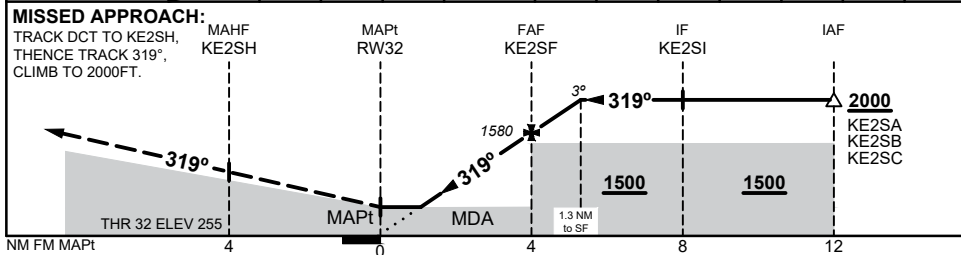

15 JUN 2023

NM TO NEXT WPT	RW32	1.5	2	3	KE2SF	1	1.3				
ALT (3° APCH PATH)		780	940	1260	1580	1900	2000				

CATEGORY	A	B	C	D
LNAV	780 (525 - 3.0)		NOT APPLICABLE	
CIRCLING	870 (615 - 2.4)			
ALTERNATE	(1115 - 4.4)			

Changes: CHART TITLE, PBN SPECIFICATION BOX, Editorial

KERGN01-175