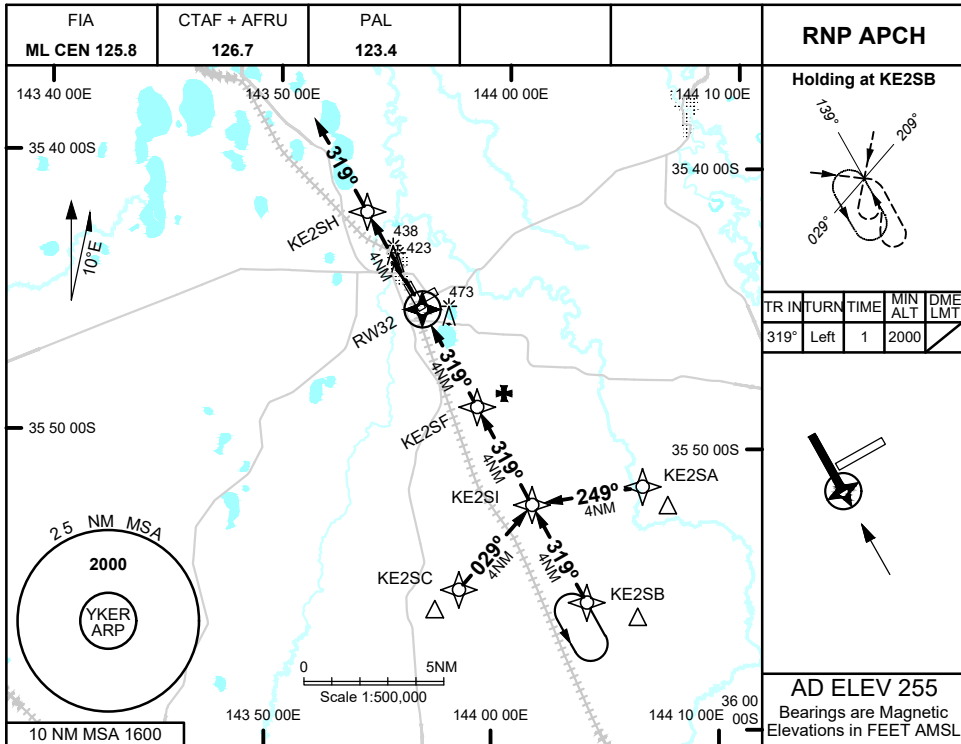

15 JUN 2023

NM TO NEXT WPT	RW32	1.5	2	3	KE2SF	1	1.3				
ALT (3° APCH PATH)		780	940	1260	1580	1900	2000				

CATEGORY	A	B	C	D
LNAV	780 (525 - 3.0)		NOT APPLICABLE	
CIRCLING	870 (615 - 2.4)			
ALTERNATE	(1115 - 4.4)			

Changes: CHART TITLE, PBN SPECIFICATION BOX, Editorial

KERGN01-175