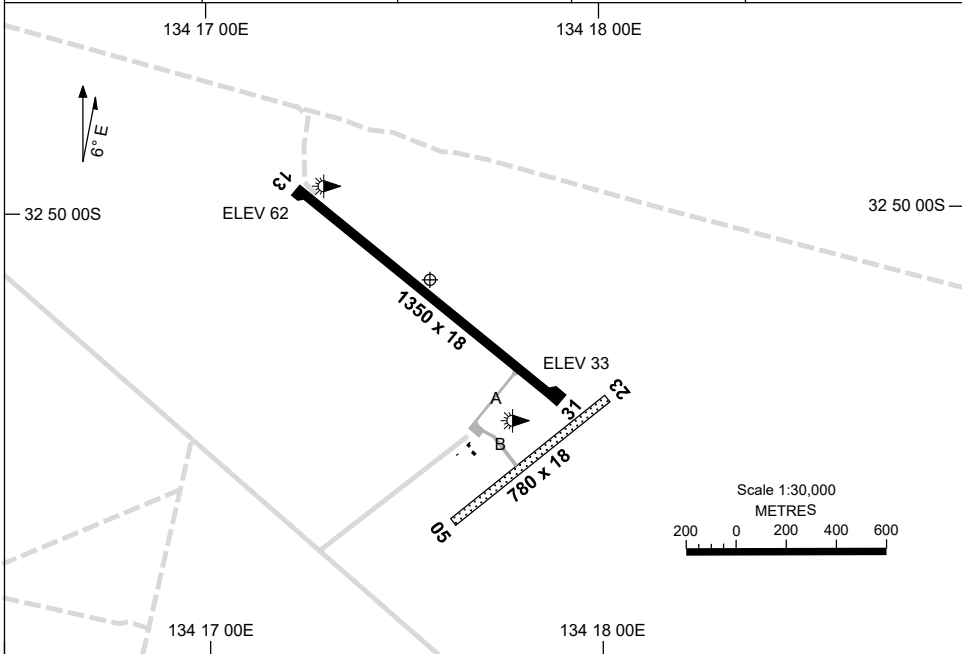

8 SEP 2022

AD ELEV 69
32 50 09S 134 17 34E

AERODROME CHART
STREAKY BAY, SA (YKBY)

FIA ML CEN 123.5	CTAF 126.7	PAL+AA 120.6	Bearings are Magnetic Elevations in FEET AMSL
---------------------	---------------	-----------------	--

RWY	AERODROME LIGHTING	
		TAXIWAY : BLUE EDGE RL : PAL+AA 120.6 , SDBY
13 ¹²⁴	LIRL	
³⁰⁴ 31	LIRL	
05 ⁰⁴⁶	NIL	
²²⁶ 23	NIL	

NOTES

1. FIA FREQ 123.5 AVBL IN CIRCUIT AREA.

Changes: TWY DESIGNATORS, NOTES.

KBYAD01-172