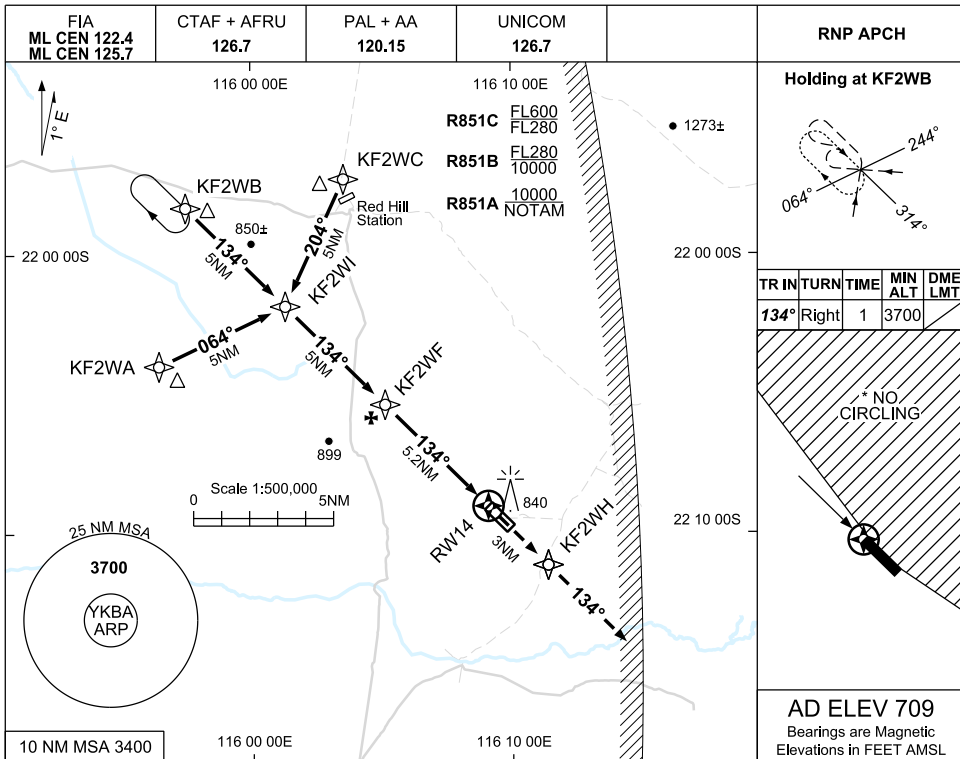

21 MAR 2024

USE QNH

RNP RWY 14
KENS BORE, WA (YKBA)

NOTES

- MAX IAS:
INITIAL: 210KT
- NO CIRCLING NE OF RWY 14/32.
- CAUTION: YEWA PROCS ADJACENT TO SE.
- PROC UNAVBL WHEN R851A LOWER LIMIT BELOW 4500FT.

CATEGORY	A	B	C	D
LNAV	1250 (545-3.2)			NOT AUTHORISED
* CIRCLING	1330 (621-2.4)		1460 (751-4.0)	
ALTERNATE	(1125-4.4)		(1255-6.0)	

Changes: NEW PROCEDURE

KBAGN01-178