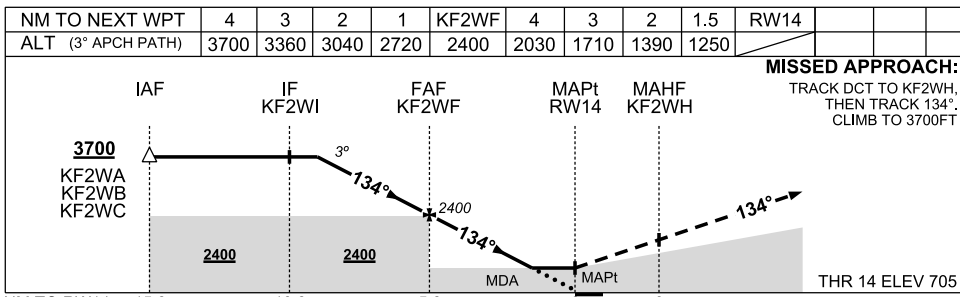

21 MAR 2024

USE QNH

RNP RWY 14
KENS BORE, WA (YKBA)

NOTES

- MAX IAS:
INITIAL: 210KT
- NO CIRCLING NE OF RWY 14/32.
- CAUTION: YEWA PROCS ADJACENT TO SE.
- PROC UNAVBL WHEN R851A LOWER LIMIT BELOW 4500FT.

CATEGORY	A	B	C	D
LNAV	1250 (545-3.2)			NOT AUTHORISED
* CIRCLING	1330 (621-2.4)		1460 (751-4.0)	
ALTERNATE	(1125-4.4)		(1255-6.0)	