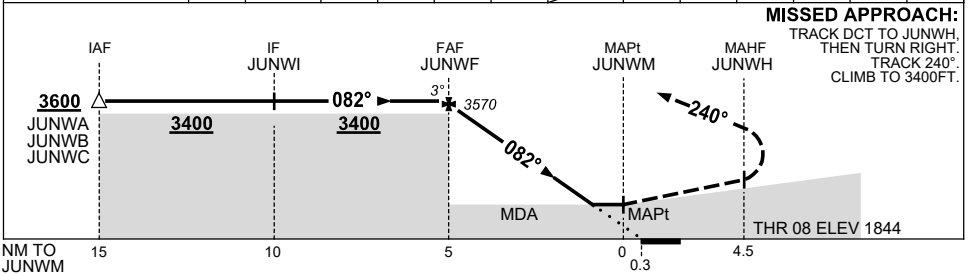

USE QNH

RNP RWY 08
JUNDEE, WA (YJUN)

7 SEP 2023

NM TO NEXT WPT	0.1	JUNWF	4	3	2	1.5	JUNWM						
ALT (3° APCH PATH)	3600	3570	3250	2940	2620	2450							

NOTES

1. MAX IAS:
 INITIAL : 210KT.
 HOLDING: 190KT.
2. DO NOT FLY OVER MINE BLW 3000FT.
- * 3. NO CIRCLING NORTH OF RWY 08/26.

CATEGORY	A	B	C	D
LNAV	2450 (606-3.4)			NOT APPLICABLE
CIRCLING *	2530 (685-2.4)		2630 (785-4.0)	
ALTERNATE	(1185-4.4)		(1285-6.0)	

Changes: CHART TITLE, PBN SPECIFICATION BOX, Editorial.

JUNGN01-176