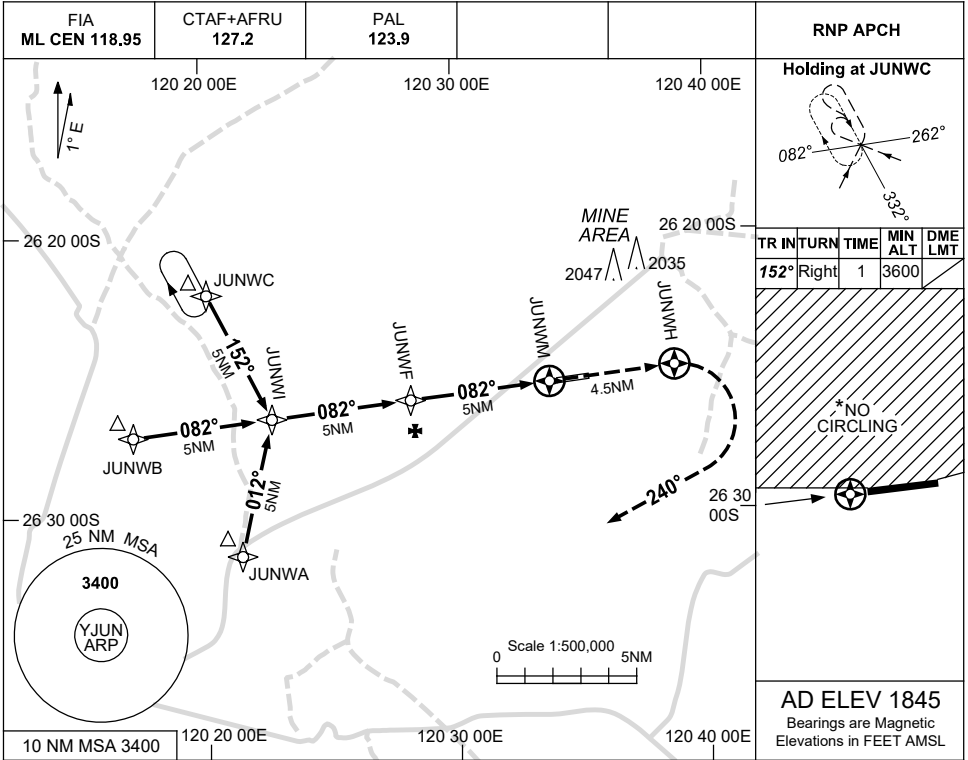

USE QNH

RNP RWY 08
JUNDEE, WA (YJUN)

7 SEP 2023

NM TO NEXT WPT	0.1	JUNWF	4	3	2	1.5	JUNWM						
ALT (3° APCH PATH)	3600	3570	3250	2940	2620	2450							

NOTES

1. MAX IAS:
 INITIAL : 210KT.
 HOLDING: 190KT.
2. DO NOT FLY OVER MINE BLW 3000FT.
- * 3. NO CIRCLING NORTH OF RWY 08/26.

CATEGORY	A	B	C	D
LNAV	2450 (606-3.4)			NOT APPLICABLE
CIRCLING *	2530 (685-2.4)		2630 (785-4.0)	
ALTERNATE	(1185-4.4)		(1285-6.0)	

Changes: CHART TITLE, PBN SPECIFICATION BOX, Editorial.

JUNGN01-176