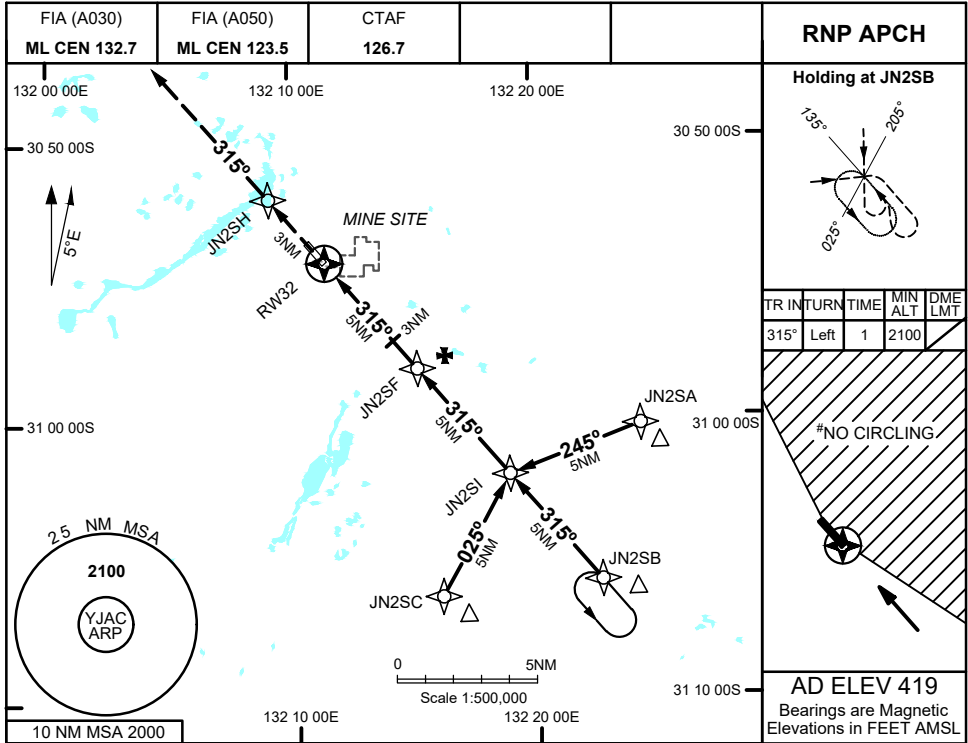

23 MAR 2023

JACINTH AMBROSIA, SA (YJAC)

NM TO NEXT WPT	RW32	1.9	2	2.3	3	4	JN2SF	0.1				
ALT (3° APCH PATH)		1090	1100	1200	1420	1740	2060	2100				

NOTES

- MAX IAS: INITIAL : 210KTS
- NO CIRCLING NORTH OF RWY 14/32

CATEGORY	A	B	C	D
LNAV				NOT APPLICABLE
CIRCLING#	1090 (671 - 2.4)		1200 (781 - 4.0)	
ALTERNATE	(1171 - 4.4)		(1281 - 6.0)	

Changes: WPT IDENT JN2SI

JACGN02-174