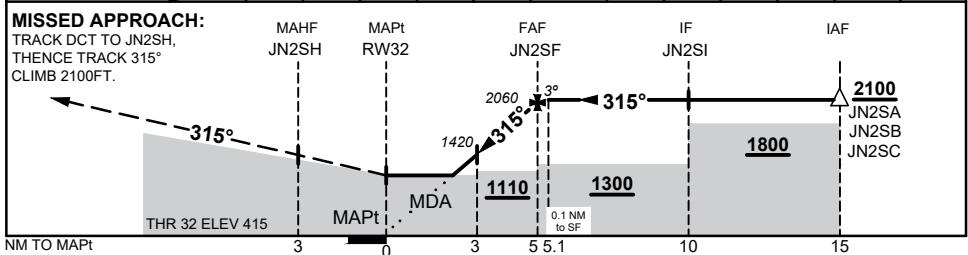

23 MAR 2023

JACINTH AMBROSIA, SA (YJAC)

NM TO NEXT WPT	RW32	1.9	2	2.3	3	4	JN2SF	0.1				
ALT (3° APCH PATH)		1090	1100	1200	1420	1740	2060	2100				

NOTES

- MAX IAS: INITIAL : 210KTS
- NO CIRCLING NORTH OF RWY 14/32

CATEGORY	A	B	C	D
LNAV				NOT APPLICABLE
CIRCLING#	1090 (671 - 2.4)		1200 (781 - 4.0)	
ALTERNATE	(1171 - 4.4)		(1281 - 6.0)	

Changes: WPT IDENT JN2SI

JACGN02-174