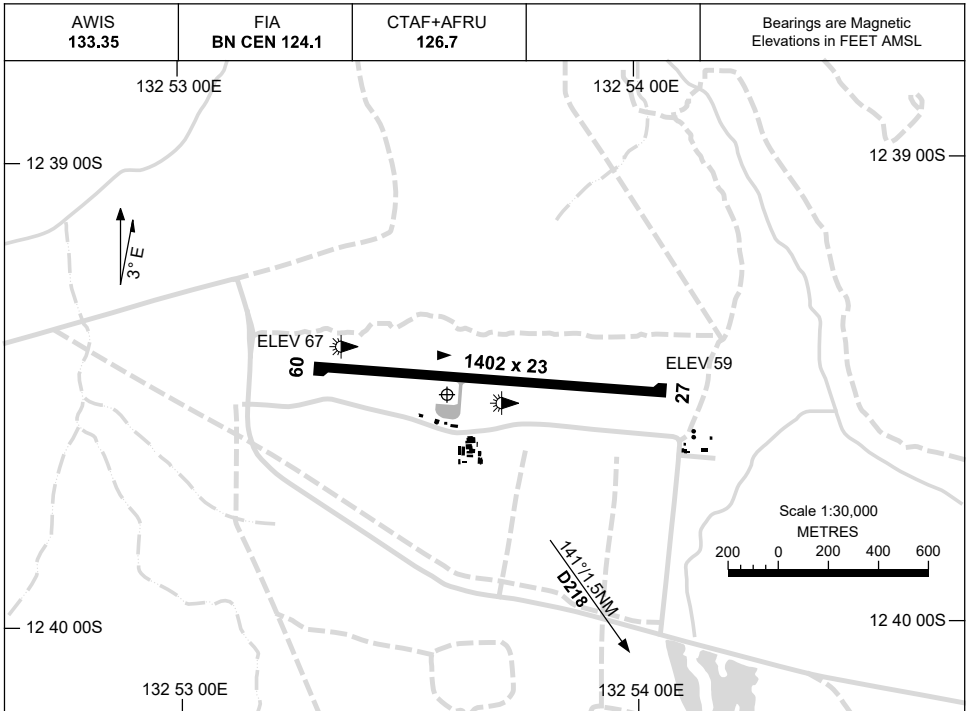

7 SEP 2023

AD ELEV 85
12 39 30S 132 53 35E

AERODROME CHART
JABIRU, NT (YJAB)

	AERODROME LIGHTING
RWY	RL : PTBL IN EMERG (PN) ARO 0467 721 193
09 <small>092</small>	NIL
<small>272</small> 27	NIL

NOTES

1. AWIS RQ ONE THREE SECOND PULSE TO ACTIVATE.