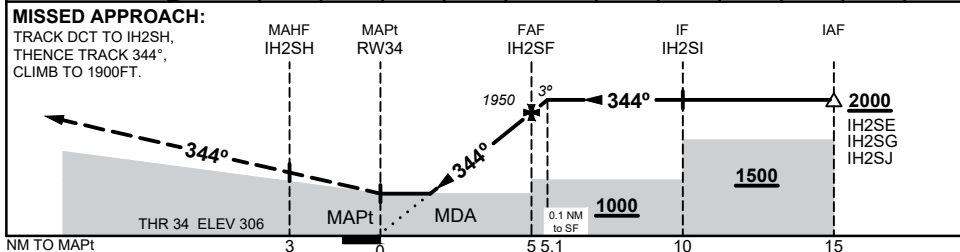

23 MAR 2023

NM TO NEXT WPT	RW34	1.5	2	3	4	IH2SF	0.1						
ALT (3° APCH PATH)		840	990	1310	1630	1950	2000						

NOTES

- MAX IAS:
INITIAL : 210KTS

CATEGORY	A	B	C	D
LNAV	840 (534 - 3.0)			NOT APPLICABLE
CIRCLING	1040 (708 - 2.4)		1140 (808 - 4.0)	
ALTERNATE	(1208 - 4.4)		(1308 - 6.0)	

Changes: CIRCLING MINIMA, ALTERNATE MINIMA, 10 NM MSA, 624 FT OBST, Editorial

I/VOGN02-174