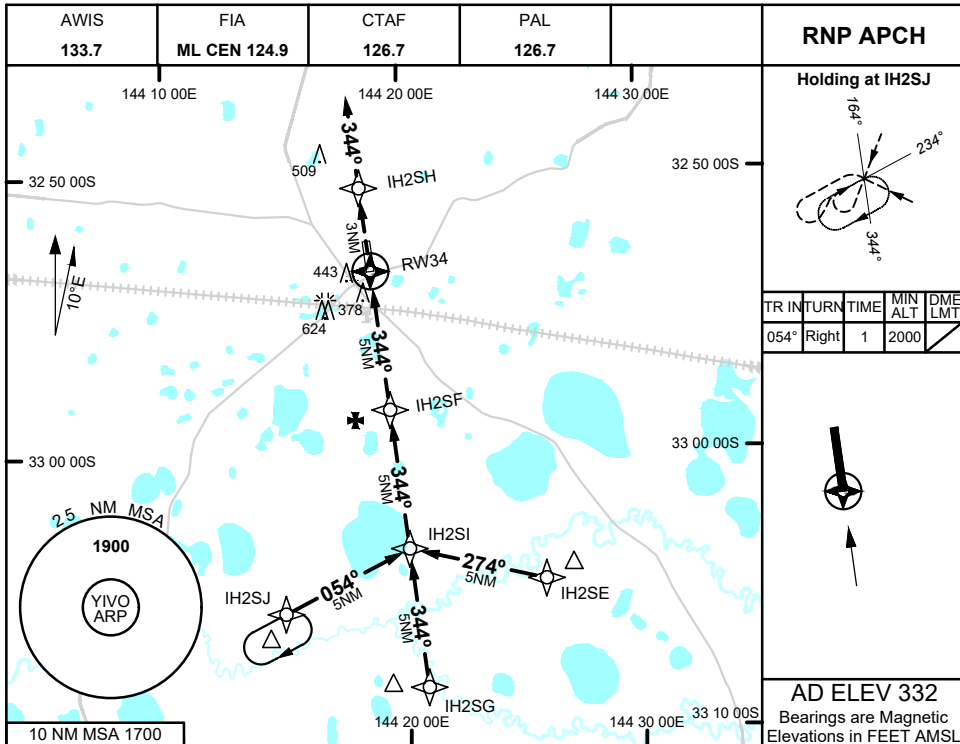

23 MAR 2023

NM TO NEXT WPT	RW34	1.5	2	3	4	IH2SF	0.1						
ALT (3° APCH PATH)		840	990	1310	1630	1950	2000						

NOTES

- MAX IAS:
INITIAL : 210KTS

CATEGORY	A	B	C	D
LNAV	840 (534 - 3.0)			NOT APPLICABLE
CIRCLING	1040 (708 - 2.4)		1140 (808 - 4.0)	
ALTERNATE	(1208 - 4.4)		(1308 - 6.0)	

Changes: CIRCLING MINIMA, ALTERNATE MINIMA, 10 NM MSA, 624 FT OBST, Editorial

I/VOGN02-174