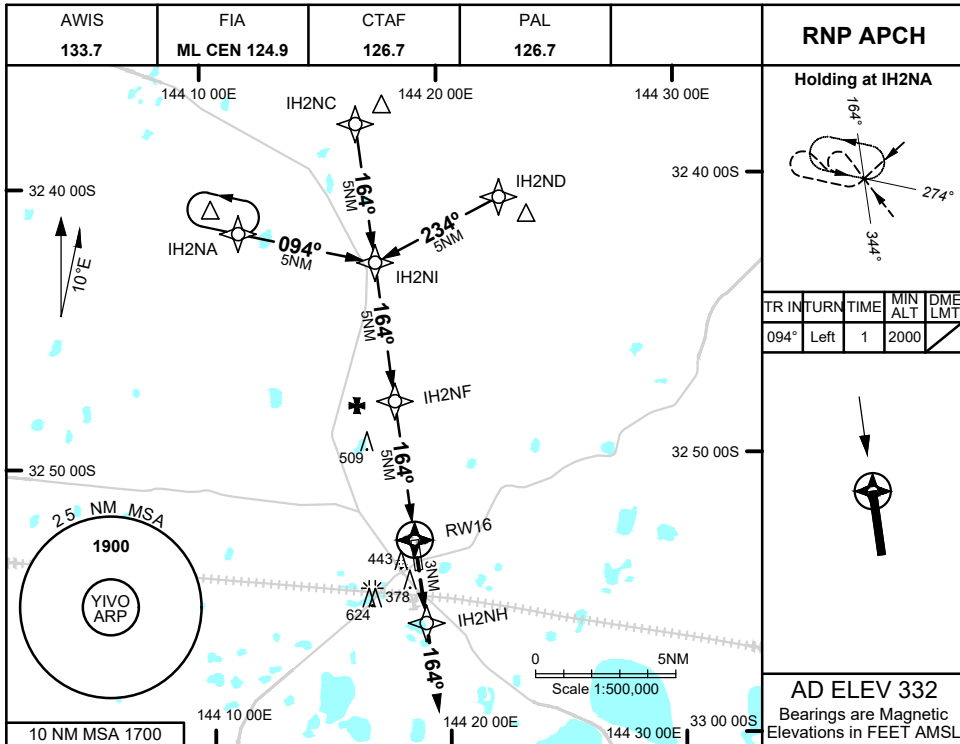

23 MAR 2023

NM TO NEXT WPT	0.1	IH2NF	4	3	2	1.4	RW16				
ALT (3° APCH PATH)	2000	1970	1650	1340	1020	840					

- NOTES**
- MAX IAS:
INITIAL : 210KTS

CATEGORY	A	B	C	D
LNAV	840 (508 - 2.9)			NOT APPLICABLE
CIRCLING	1040 (708 - 2.4)		1140 (808 - 4.0)	
ALTERNATE	(1208 - 4.4)		(1308 - 6.0)	

Changes: CIRCLING MINIMA, ALTERNATE MINIMA, 10 NM MSA, 624 FT OBST, Editorial

IVOGN01-174