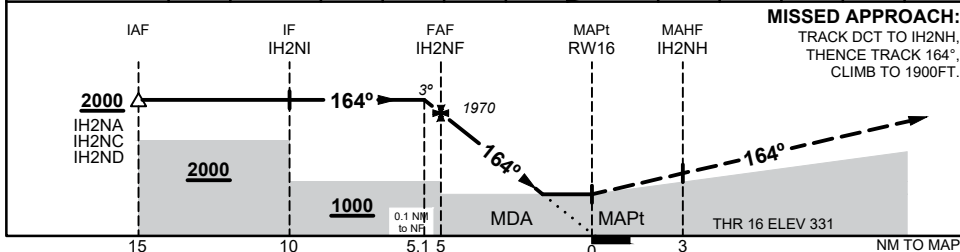

23 MAR 2023

NM TO NEXT WPT	0.1	IH2NF	4	3	2	1.4	RW16				
ALT (3° APCH PATH)	2000	1970	1650	1340	1020	840					

- NOTES**
- MAX IAS:
INITIAL : 210KTS

CATEGORY	A	B	C	D
LNAV	840 (508 - 2.9)			NOT APPLICABLE
CIRCLING	1040 (708 - 2.4)		1140 (808 - 4.0)	
ALTERNATE	(1208 - 4.4)		(1308 - 6.0)	

Changes: CIRCLING MINIMA, ALTERNATE MINIMA, 10 NM MSA, 624 FT OBST, Editorial

IVOGN01-174