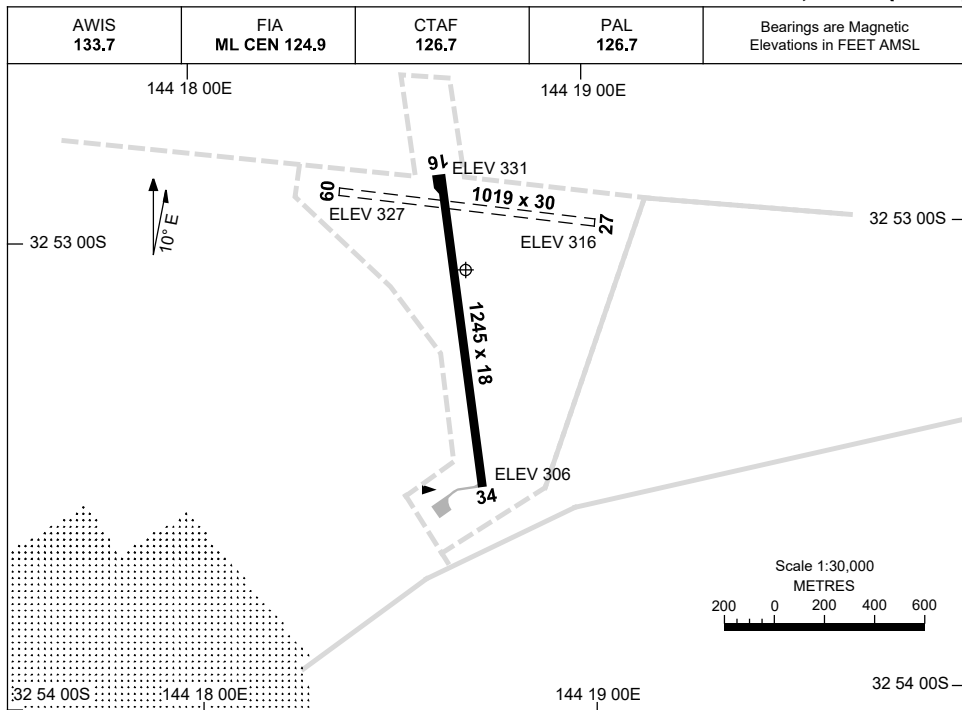

23 MAR 2023

AD ELEV 332
32 53 05S 144 18 42E

AERODROME CHART
IVANHOE, NSW (YIVO)

	AERODROME LIGHTING
RWY	TAXIWAY : BLUE EDGE RL : PAL 126.7, SDBY (15 MIN PN) FOR MEDI FLIGHTS ONLY
16 <small>164</small>	LIRL
<small>344</small> 34	LIRL

NOTES

1. AWIS PHONE 02 9353 6428.
2. ML CEN FIA 124.9 AVBL ABV 3500FT.

Changes: CAUTION NOTE REMOVED.

IVOAD01-174