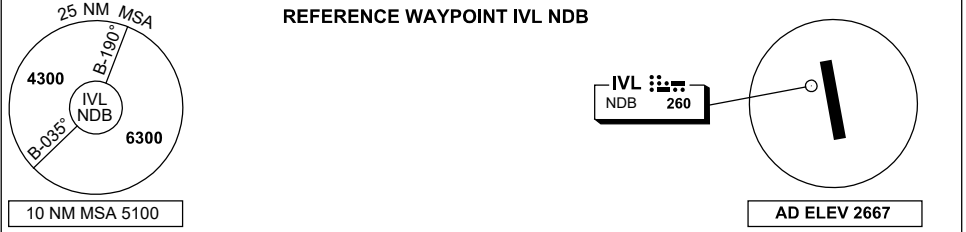

# GNSS ARRIVAL PROCEDURES INVERELL, NSW (YIVL)

16 JUN 2022

AWIS 122.425	FIA BN CEN 127.1	CTAF+AFRU 126.7	AFRU+PAL 126.7		Bearings are Magnetic Elevations in FEET AMSL
-----------------	---------------------	--------------------	-------------------	--	--