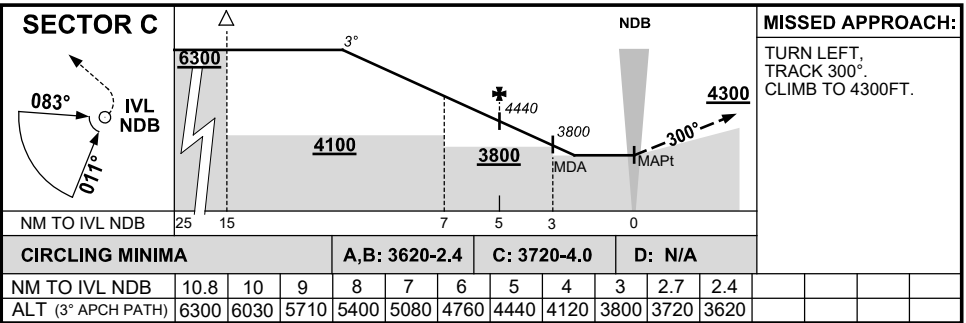

# GNSS ARRIVAL PROCEDURES INVERELL, NSW (YIVL)

16 JUN 2022

AWIS 122.425	FIA BN CEN 127.1	CTAF+AFRU 126.7	AFRU+PAL 126.7		Bearings are Magnetic Elevations in FEET AMSL
-----------------	---------------------	--------------------	-------------------	--	--