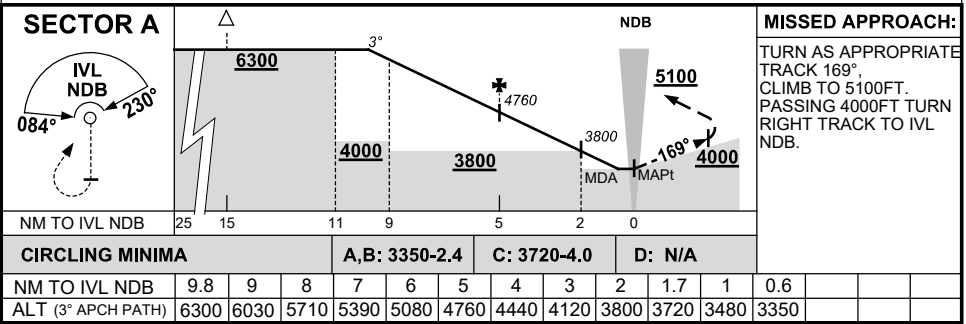

# GNSS ARRIVAL PROCEDURES INVERELL, NSW (YIVL)

16 JUN 2022

AWIS 122.425	FIA BN CEN 127.1	CTAF+AFRU 126.7	AFRU+PAL 126.7		Bearings are Magnetic Elevations in FEET AMSL
-----------------	---------------------	--------------------	-------------------	--	--