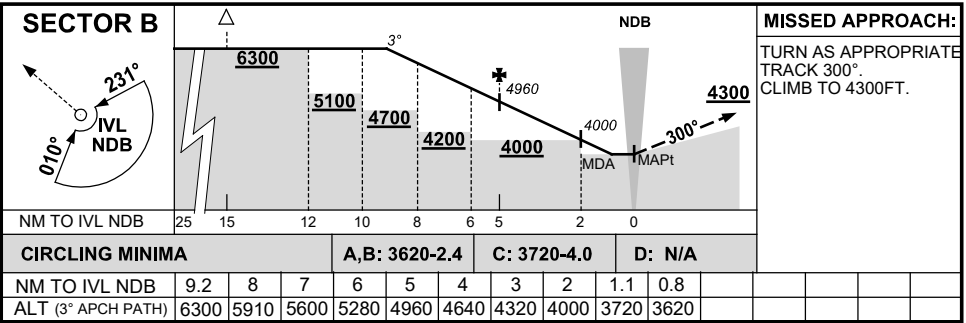

# GNSS ARRIVAL PROCEDURES INVERELL, NSW (YIVL)

16 JUN 2022

AWIS 122.425	FIA BN CEN 127.1	CTAF+AFRU 126.7	AFRU+PAL 126.7		Bearings are Magnetic Elevations in FEET AMSL
-----------------	---------------------	--------------------	-------------------	--	--