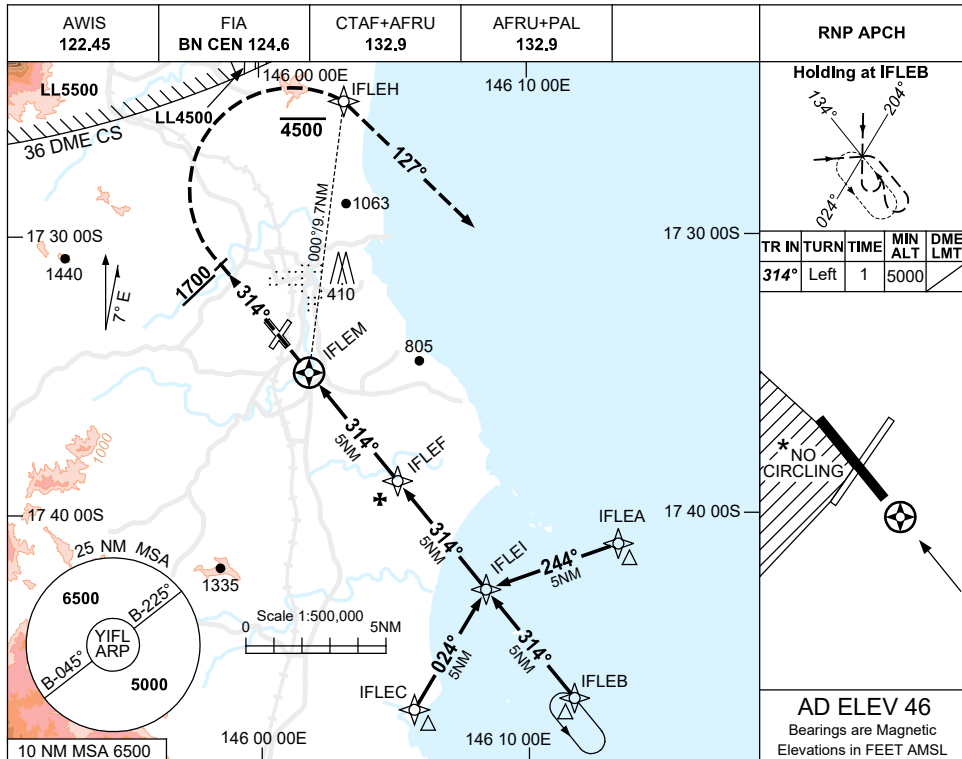

USE QNH

RNP RWY 32

7 SEP 2023

INNISFAIL/MUNDOO, QLD (YIFL)

NOTES

CATEGORY	A	B	C	D
LNAV	550 (513-2.9)			NOT APPLICABLE
CIRCLING*	930 (884-2.4)	1480 (1434-4.0)		
ALTERNATE	(1384-4.4)		(1934-6.0)	

1. MAX IAS: INITIAL : 210KT.
- * 2. NO CIRCLING IN SECTOR WEST OF RWY 14 & RWY 03.
3. COLOUR: SEE SPEC NOTICES.

Changes: MISSED APPROACH INSTRUCTIONS.

IFLGN01-176