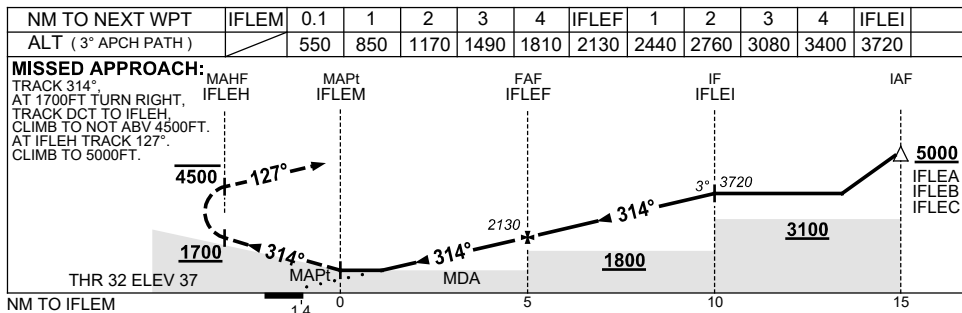

USE QNH

RNP RWY 32

7 SEP 2023

INNISFAIL/MUNDOO, QLD (YIFL)

NOTES

CATEGORY	A	B	C	D
LNAV	550 (513-2.9)			NOT APPLICABLE
CIRCLING*	930 (884-2.4)	1480 (1434-4.0)		
ALTERNATE	(1384-4.4)		(1934-6.0)	

1. MAX IAS: INITIAL : 210KT.
- * 2. NO CIRCLING IN SECTOR WEST OF RWY 14 & RWY 03.
3. COLOUR: SEE SPEC NOTICES.

Changes: MISSED APPROACH INSTRUCTIONS.

IFLGN01-176