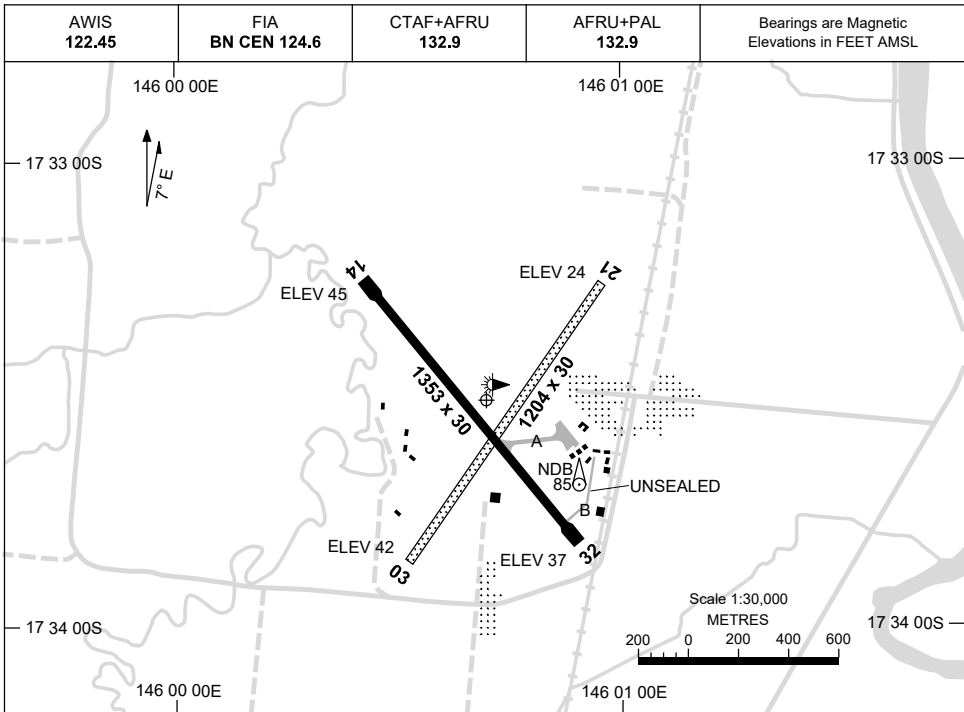

7 SEP 2023

AD ELEV 46
17 33 31S 146 00 42E

AERODROME CHART
INNISFAIL/MUNDOO, QLD (YIFL)

	AERODROME LIGHTING	
RWY	TAXIWAY : BLUE EDGE TWY A RL : AFRU+PAL 132.9 , SDBY (15 SEC)	
14 ¹³⁴	LIRL	
³¹⁴ 32	LIRL	
03 ⁰²⁸	NIL	
²⁰⁸ 21	NIL	

NOTES

1. FIA FREQ 124.6 AVBL IN CIRCUIT AREA.

Changes: RWY 03/21 LEN, TWY A AND B, NOTES, Editorial.

IFLAD01-176