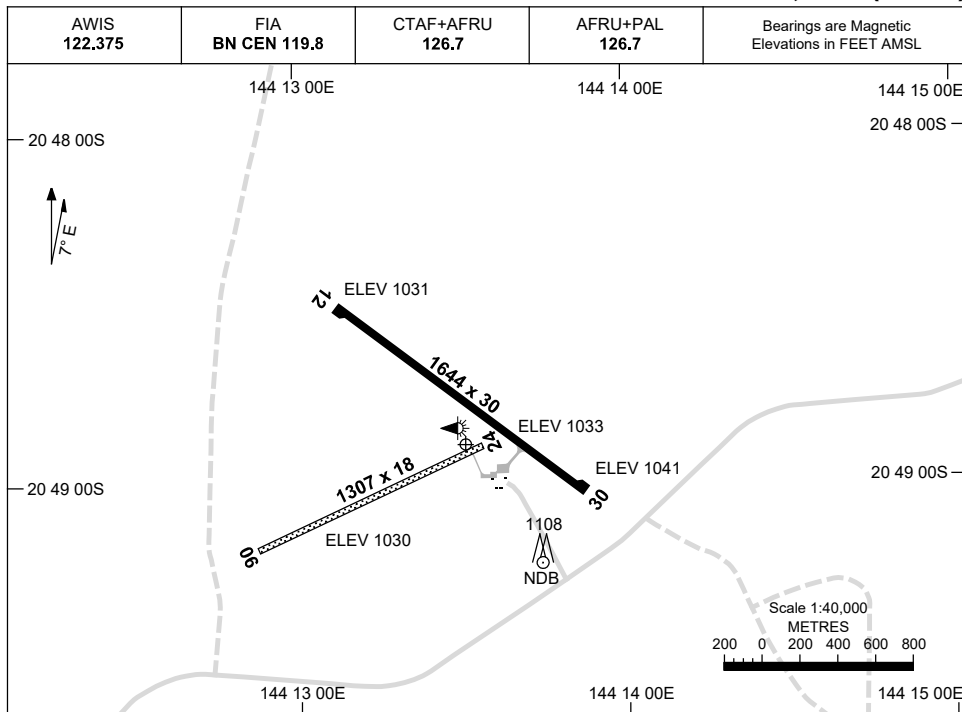

1 DEC 2022

AD ELEV 1043
20 48 54S 144 13 31E

AERODROME CHART
HUGHENDEN, QLD (YHUG)

RWY	AERODROME LIGHTING	
	RL : AFRU+PAL 126.7 , SDBY (15 SEC)	
12 ¹²¹	LIRL	
³⁰¹ 30	LIRL	
06 ⁰⁵⁹	NIL	
²³⁹ 24	NIL	

NOTES

1. AWIS RQ ONE-SECOND TRANSMIT PULSE TO ACTIVATE.
2. FIA FREQ 119.8 AVBL CIRCUIT AREA.

Changes: SDBY SWITCH TIME.

HUGAD01-173