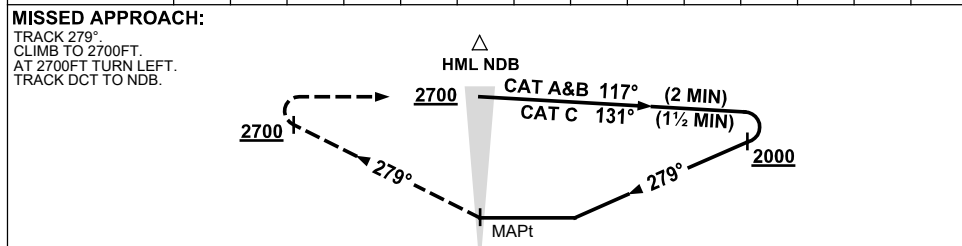

DME DIST	NOT APPLICABLE									
ALT