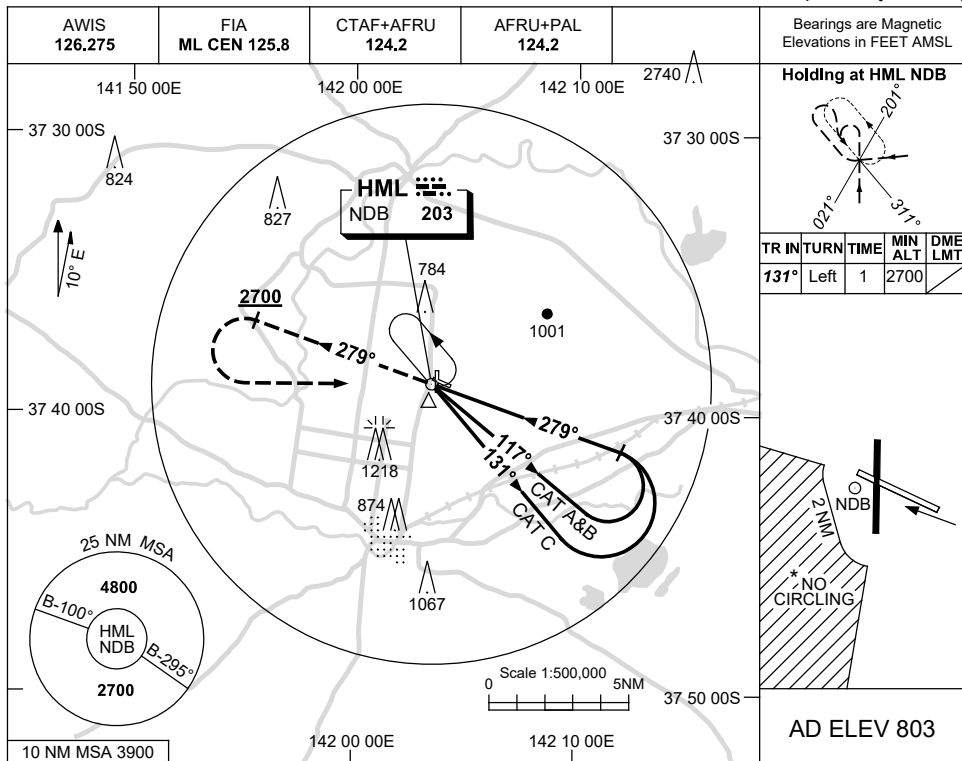

USE QNH

NDB-A

30 NOV 2023

HAMILTON, VIC (YHML)

DME DIST	NOT APPLICABLE									
ALT										

NOTES

CATEGORY	A	B	C	D
CIRCLING *	1450 (647-2.4)		1550 (747-4.0)	NOT APPLICABLE
ALTERNATE	(1147-4.4)		(1247-6.0)	

1. MAX IAS:
INITIAL : 210KT.
- *2. NO CIRCLING IN
SECTOR STH OF RWY
10/28 AND WEST OF
RWY 17/35 BEYOND
2NM.

Changes: MAG TRACKS, NEW LOGO, Editorial.

HMLNB01-177