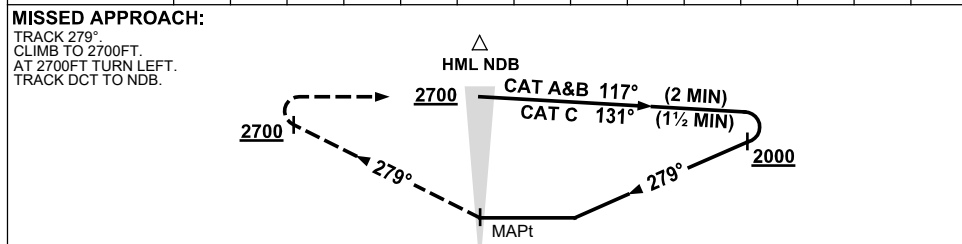

DME DIST	NOT APPLICABLE									
ALT