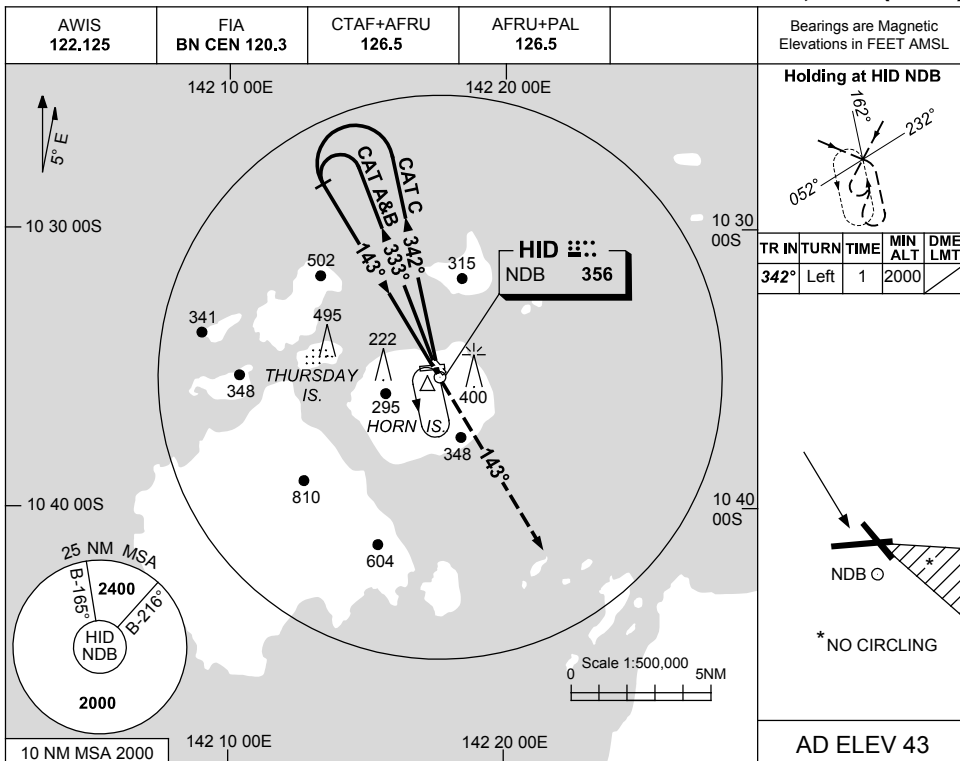

USE QNH

NDB RWY 14
HORN ISLAND, QLD (YHID)

7 SEP 2023

DME DIST	NOT APPLICABLE				
ALT					

CATEGORY	A	B	C	D
S-I NDB	970 (962-5.0)			NOT APPLICABLE
CIRCLING *	970 (927-2.4)		1030 (987-4.0)	
ALTERNATE	(1427-4.4)		(1487-6.0)	

NOTES

- MAX IAS:
INITIAL :
CAT A&B 140KT.
CAT C 210KT.
- NO CIRCLING IN SECTOR SOUTH OF RWY 26 AND EAST OF RWY 32.
- LANDING NOT PERMITTED RWY 32.
- CAUTION: HOLDING PATTERN OVERLAID BY YNPE RNP W PROC AND HOLDING PATTERN. SEPARATION NOT ASSURED.