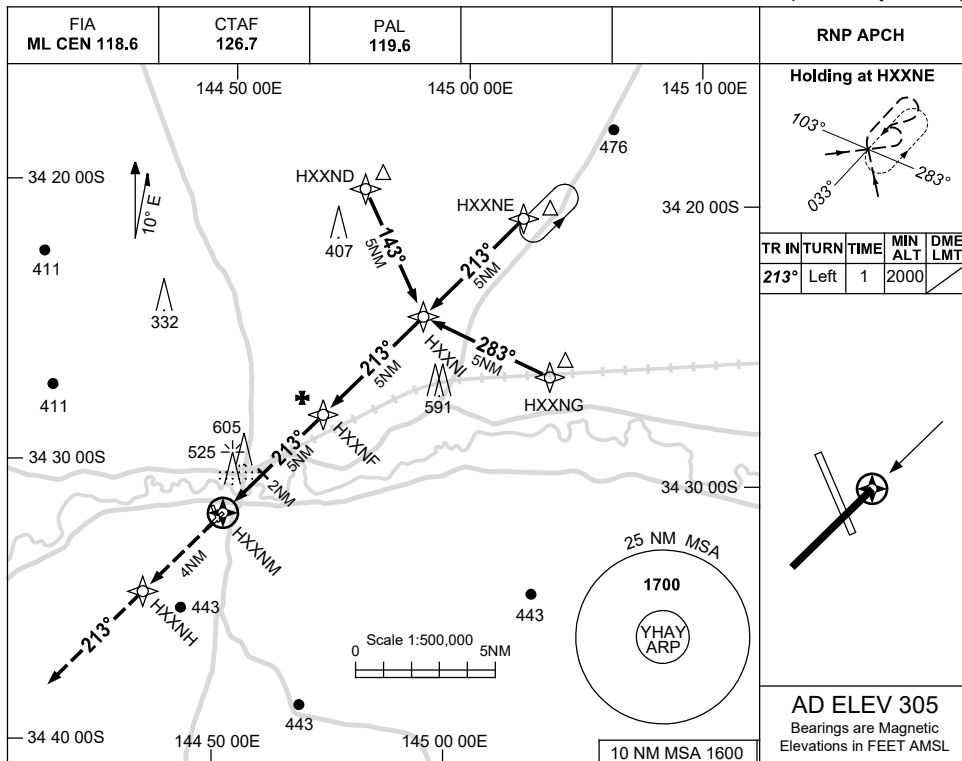

USE QNH

RNP RWY 22
HAY, NSW (YHAY)

15 JUN 2023

NM TO NEXT WPT	HXXNM	1.6	2	3	4	HXXNF	0.2				
ALT (3° APCH PATH)		850	990	1310	1630	1950	2000				

NOTES

CATEGORY	A	B	C	D
LNAV	850 (545-3.1)			NOT APPLICABLE
CIRCLING	1000 (695-2.4)		1100 (795-4.0)	
ALTERNATE	(1195-4.4)		(1295-6.0)	