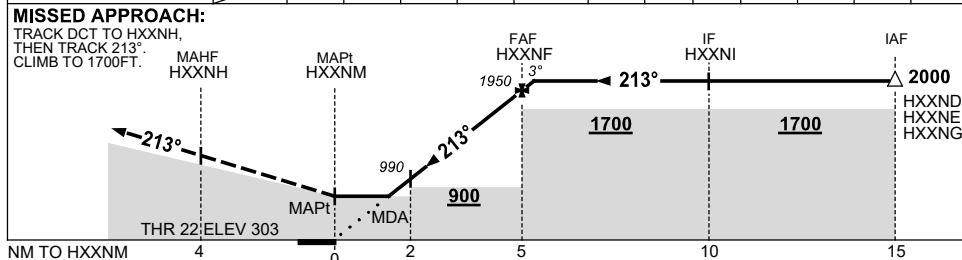

USE QNH

RNP RWY 22
HAY, NSW (YHAY)

15 JUN 2023

NM TO NEXT WPT	HXXNM	1.6	2	3	4	HXXNF	0.2				
ALT (3° APCH PATH)		850	990	1310	1630	1950	2000				

NOTES

CATEGORY	A	B	C	D
LNAV	850 (545-3.1)			NOT APPLICABLE
CIRCLING	1000 (695-2.4)		1100 (795-4.0)	
ALTERNATE	(1195-4.4)		(1295-6.0)	