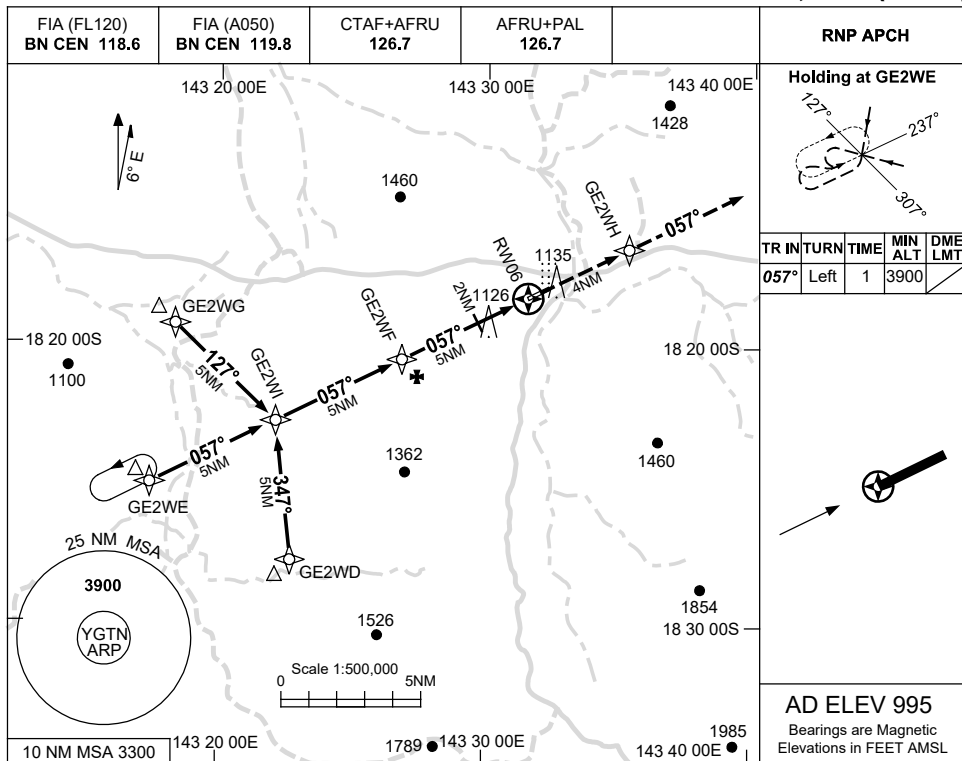

USE QNH

RNP RWY 06

30 NOV 2023

GEORGETOWN, QLD (YGTN)

NM TO NEXT WPT	4	3	2	1	GE2WF	4	3	2	1.7	RW06			
ALT (3° APCH PATH)	3900	3590	3270	2950	2630	2320	2000	1680	1580				

**NOTES**

- MAX IAS: INITIAL : 210KT.

CATEGORY	A	B	C	D
LNAV	1580 (585-3.3)			NOT APPLICABLE
CIRCLING	1650 (655-2.4)		1810 (815-4.0)	
ALTERNATE	(1155-4.4)		(1315-6.0)	

Changes: MSA, HOLDING/IAF ALT, MISSED APCH ALT, WPT NAMING CONVENTION, Editorial.