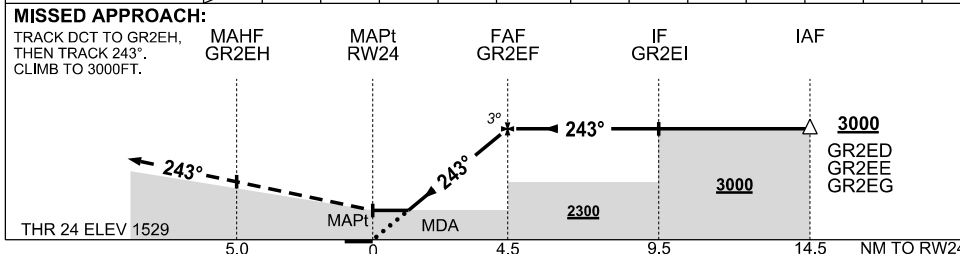

USE QNH

RNP RWY 24

7 SEP 2023

GRUYERE, WA (YGRM)

NM TO NEXT WPT	RW24	1.4	2	3	4	GR2EF				
ALT (3° APCH PATH)		2020	2220	2530	2850	3000				

NOTES

CATEGORY	A	B	C	D
LNAV	2020 (491-2.8)			NOT AUTHORISED
CIRCLING *	2140 (598-2.4)		2240 (698-4.0)	
ALTERNATE	(1098-4.4)		(1198-6.0)	

*1. NO CIRCLING NORTH OF RWY 06/24.

Changes: CHART TITLE, WPT IDENT, PBN SPECIFICATION BOX, EDITORIAL

GRMGN02-176