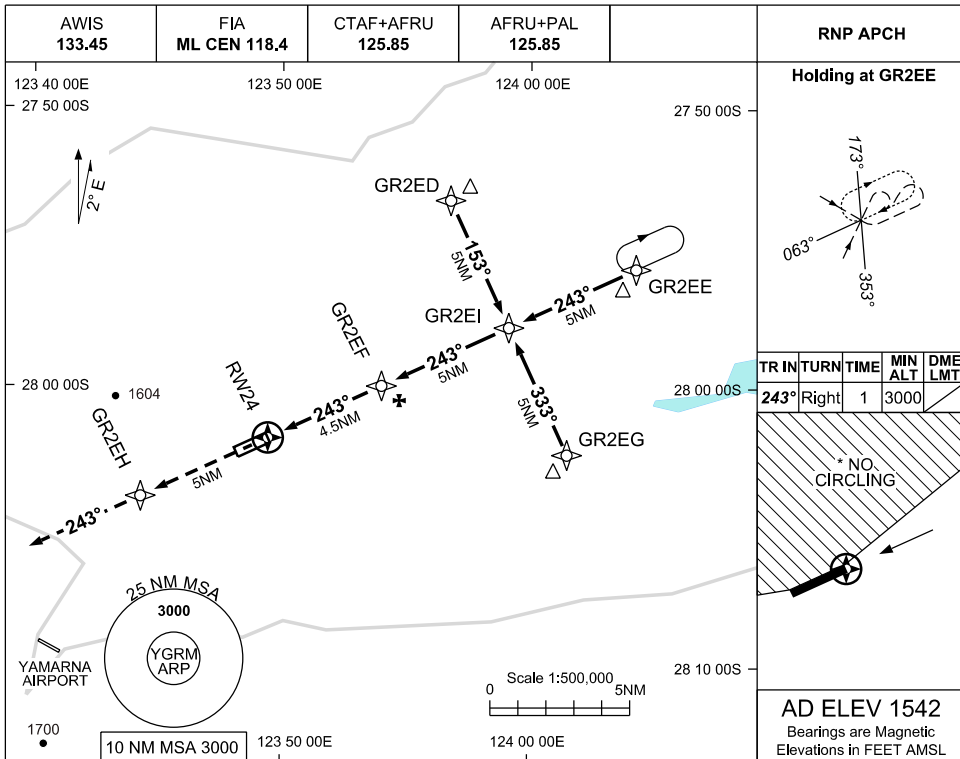

USE QNH

RNP RWY 24

7 SEP 2023

GRUYERE, WA (YGRM)

NM TO NEXT WPT	RW24	1.4	2	3	4	GR2EF				
ALT (3° APCH PATH)		2020	2220	2530	2850	3000				

NOTES

CATEGORY	A	B	C	D
LNAV	2020 (491-2.8)			NOT AUTHORISED
CIRCLING *	2140 (598-2.4)		2240 (698-4.0)	
ALTERNATE	(1098-4.4)		(1198-6.0)	

*1. NO CIRCLING NORTH OF RWY 06/24.

Changes: CHART TITLE, WPT IDENT, PBN SPECIFICATION BOX, EDITORIAL

GRMGN02-176