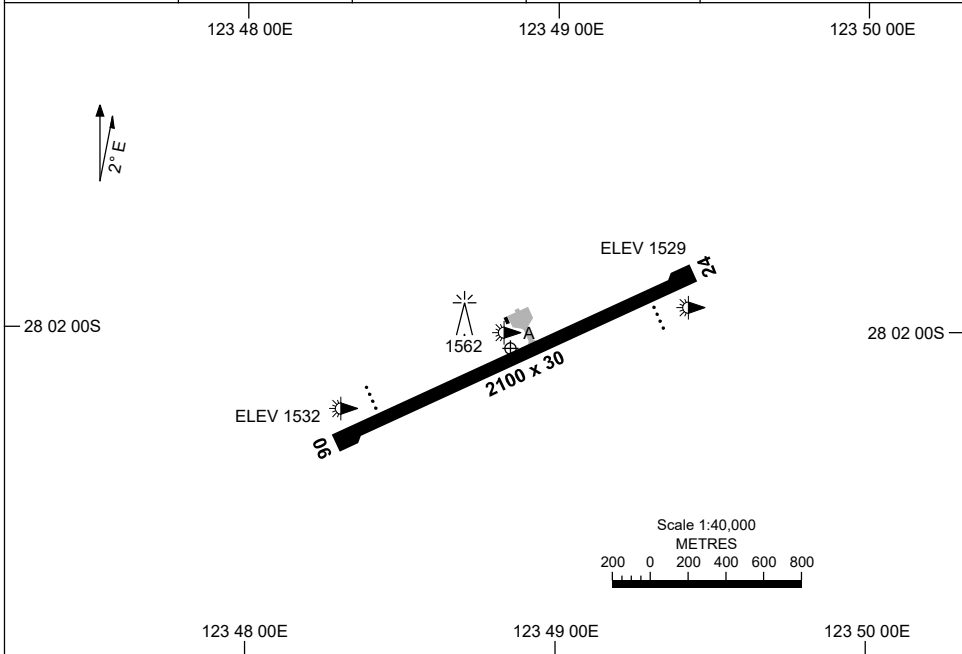

8 SEP 2022

AD ELEV 1542
28 02 03S 123 48 51E

AERODROME CHART
GRUYERE, WA (YGRM)

AWIS 133.45	FIA ML CEN 118.4	CTAF+AFRU 125.85	AFRU+PAL 125.85	Bearings are Magnetic Elevations in FEET AMSL
----------------	---------------------	---------------------	--------------------	--

RWY	AERODROME LIGHTING
	RL : AFRU+PAL 125.85 , SDBY (MANUAL 15 MIN SWITCHOVER. ARO 0427 389 326)
06 ⁰⁶³	PAPI 3.0° 48.5FT LIRL
²⁴³ 24	PAPI 3.0° 48.5FT LIRL

NOTES

- FIA ML CEN 118.4 NOT AVBL ON GROUND.
- AWIS RQ THREE ONE-SECOND PULSES TO ACTIVATE.

Changes: ARO CTC, NOTE 2 REMOVED.

GRMAD01-172