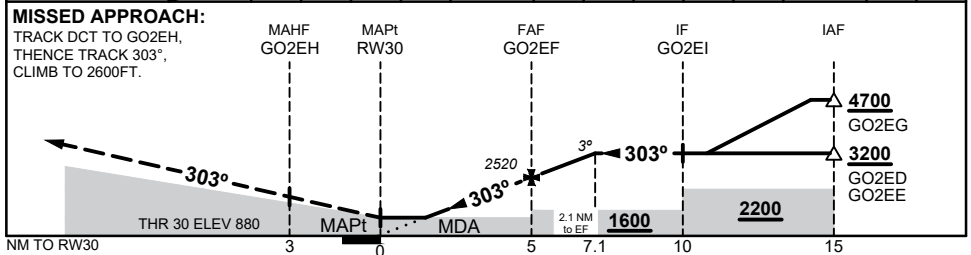

7 SEP 2023

GNOWANGERUP, WA (YGNW)

NM TO NEXT WPT	RW30	1.4	2	3	4	GO2EF	1	2	2.1				
ALT (3° APCH PATH)		1380	1570	1890	2200	2520	2840	3160	3200				

NOTES

- MAX IAS:
INITIAL : 210KTS

CATEGORY	A	B	C	D
LNAV	1380 (500 - 2.8)			NOT APPLICABLE
CIRCLING	1540 (620 - 2.4)		1650 (730 - 4.0)	
ALTERNATE	(1120 - 4.4)		(1230 - 6.0)	

Changes: CHART TITLE, SPECIFICATION BOX

GNWGN02-176