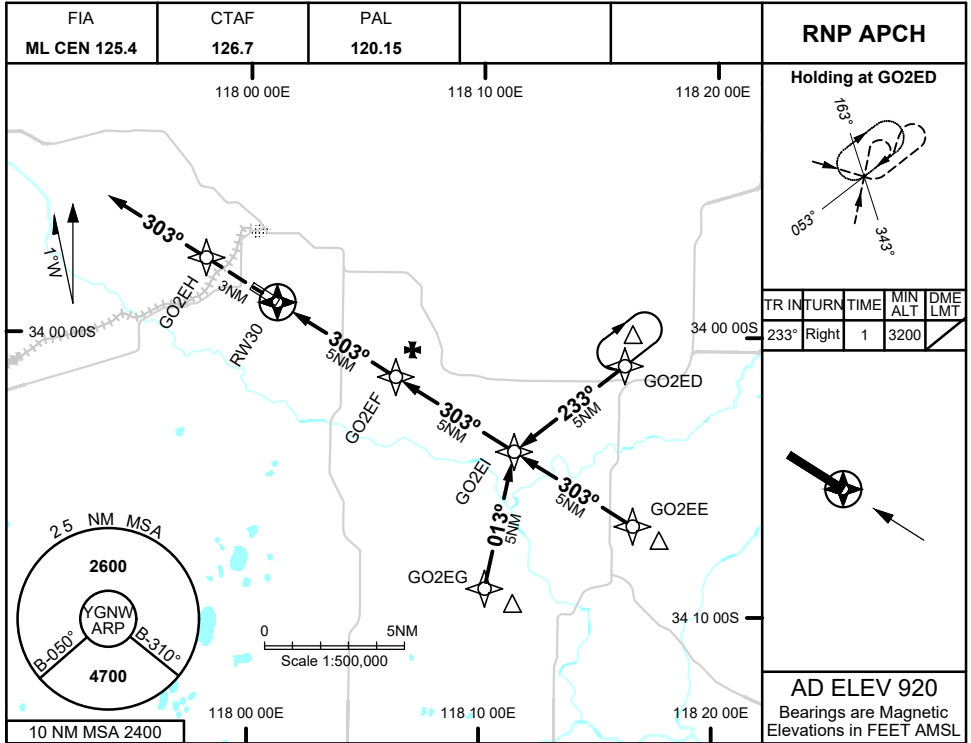

7 SEP 2023

GNOWANGERUP, WA (YGNW)

NM TO NEXT WPT	RW30	1.4	2	3	4	GO2EF	1	2	2.1				
ALT (3° APCH PATH)		1380	1570	1890	2200	2520	2840	3160	3200				

NOTES

- MAX IAS:
INITIAL : 210KTS

CATEGORY	A	B	C	D
LNAV	1380 (500 - 2.8)			NOT APPLICABLE
CIRCLING	1540 (620 - 2.4)		1650 (730 - 4.0)	
ALTERNATE	(1120 - 4.4)		(1230 - 6.0)	

Changes: CHART TITLE, SPECIFICATION BOX

GNWGN02-176