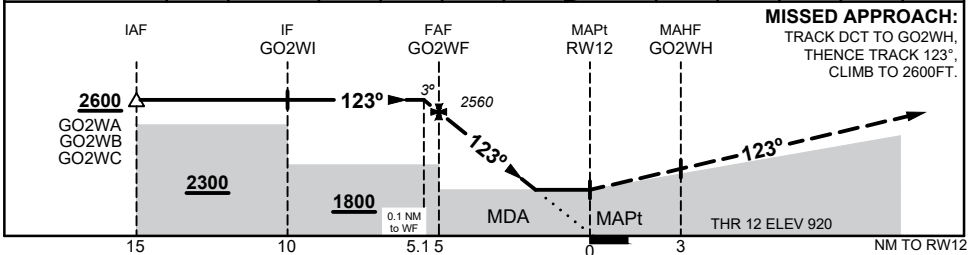

7 SEP 2023

**GNOWANGERUP, WA (YGNW)**

NM TO NEXT WPT	0.1	GO2WF	4	3	2	1.6	RW12				
ALT (3° APCH PATH)	2600	2560	2240	1930	1610	1490					

**NOTES**

- MAX IAS: INITIAL : 210KTS

CATEGORY	A	B	C	D
LNAV	<b>1490 (570 - 3.2)</b>			NOT APPLICABLE
CIRCLING	<b>1540 (620 - 2.4)</b>		<b>1650 (730 - 4.0)</b>	
ALTERNATE	(1120 - 4.4)		(1230 - 6.0)	

Changes: CHART TITLE, SPECIFICATION BOX

GNWGN01-176