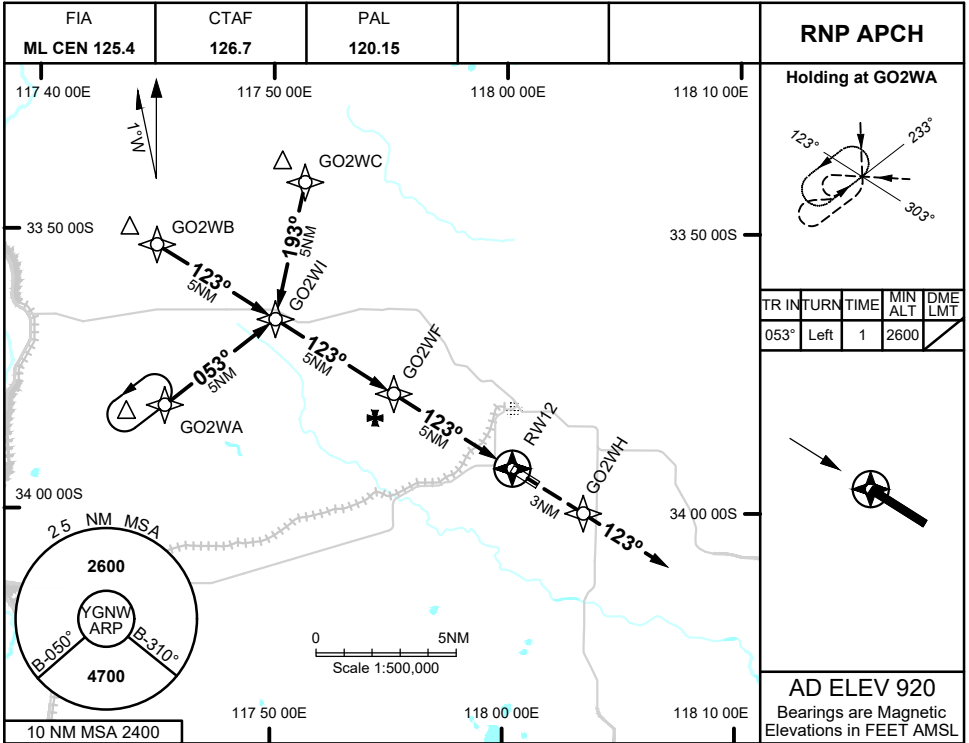

7 SEP 2023

**GNOWANGERUP, WA (YGNW)**

NM TO NEXT WPT	0.1	GO2WF	4	3	2	1.6	RW12				
ALT (3° APCH PATH)	2600	2560	2240	1930	1610	1490					

**NOTES**

- MAX IAS: INITIAL : 210KTS

CATEGORY	A	B	C	D
LNAV	<b>1490 (570 - 3.2)</b>			NOT APPLICABLE
CIRCLING	<b>1540 (620 - 2.4)</b>		<b>1650 (730 - 4.0)</b>	
ALTERNATE	(1120 - 4.4)		(1230 - 6.0)	

Changes: CHART TITLE, SPECIFICATION BOX

GNWGN01-176