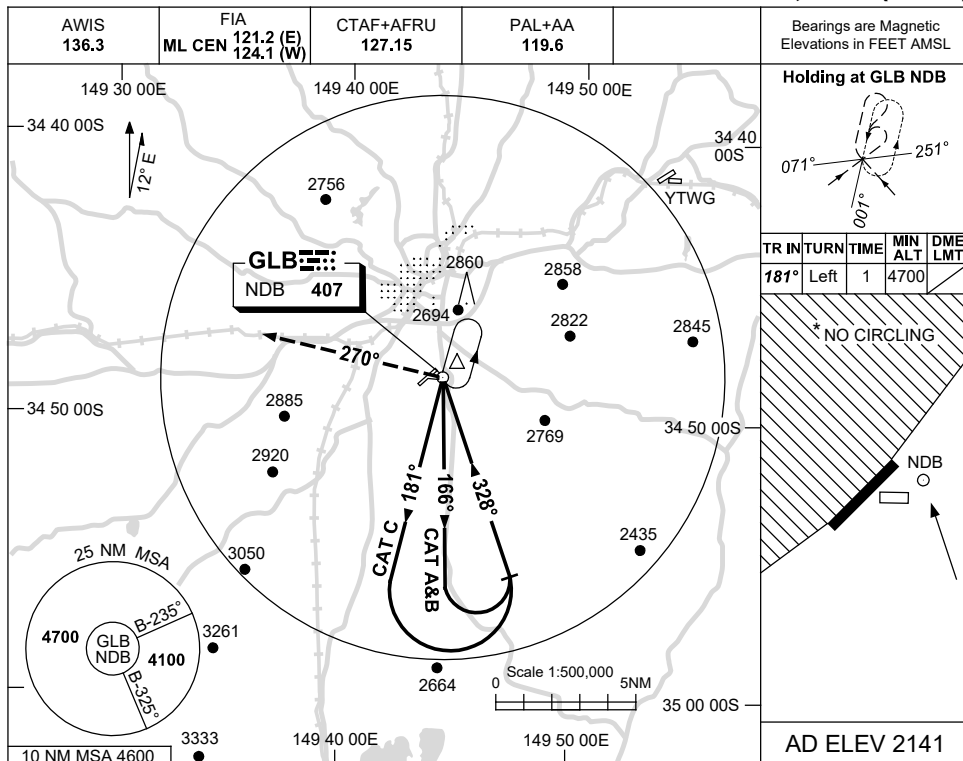

USE QNH

NDB-A

15 JUN 2023

GOULBURN, NSW (YGLB)

DME DIST	NOT APPLICABLE				
ALT					

NOTES

CATEGORY	A	B	C	D
CIRCLING *	3290 (1149-2.4)		3520(1379-4.0)	
ALTERNATE	(1649-4.4)		(1879-6.0)	

NOT APPLICABLE

1. MAX IAS:
INITIAL : 210KT.
MAP TURN : 210KT.
- * 2. NO CIRCLING N
OF RWY 04/22.

Changes: WINCH AND GFY OPS SYMBOL REMOVED.

GLBNB01-175