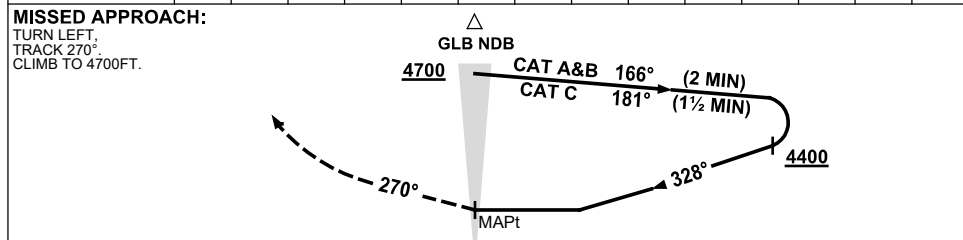

USE QNH

NDB-A

15 JUN 2023

GOULBURN, NSW (YGLB)

DME DIST	NOT APPLICABLE				
ALT					

NOTES

CATEGORY	A	B	C	D
CIRCLING *	3290 (1149-2.4)		3520(1379-4.0)	
ALTERNATE	(1649-4.4)		(1879-6.0)	

NOT APPLICABLE

1. MAX IAS:
INITIAL : 210KT.
MAP TURN : 210KT.
- * 2. NO CIRCLING N
OF RWY 04/22.

Changes: WINCH AND GFY OPS SYMBOL REMOVED.

GLBNB01-175